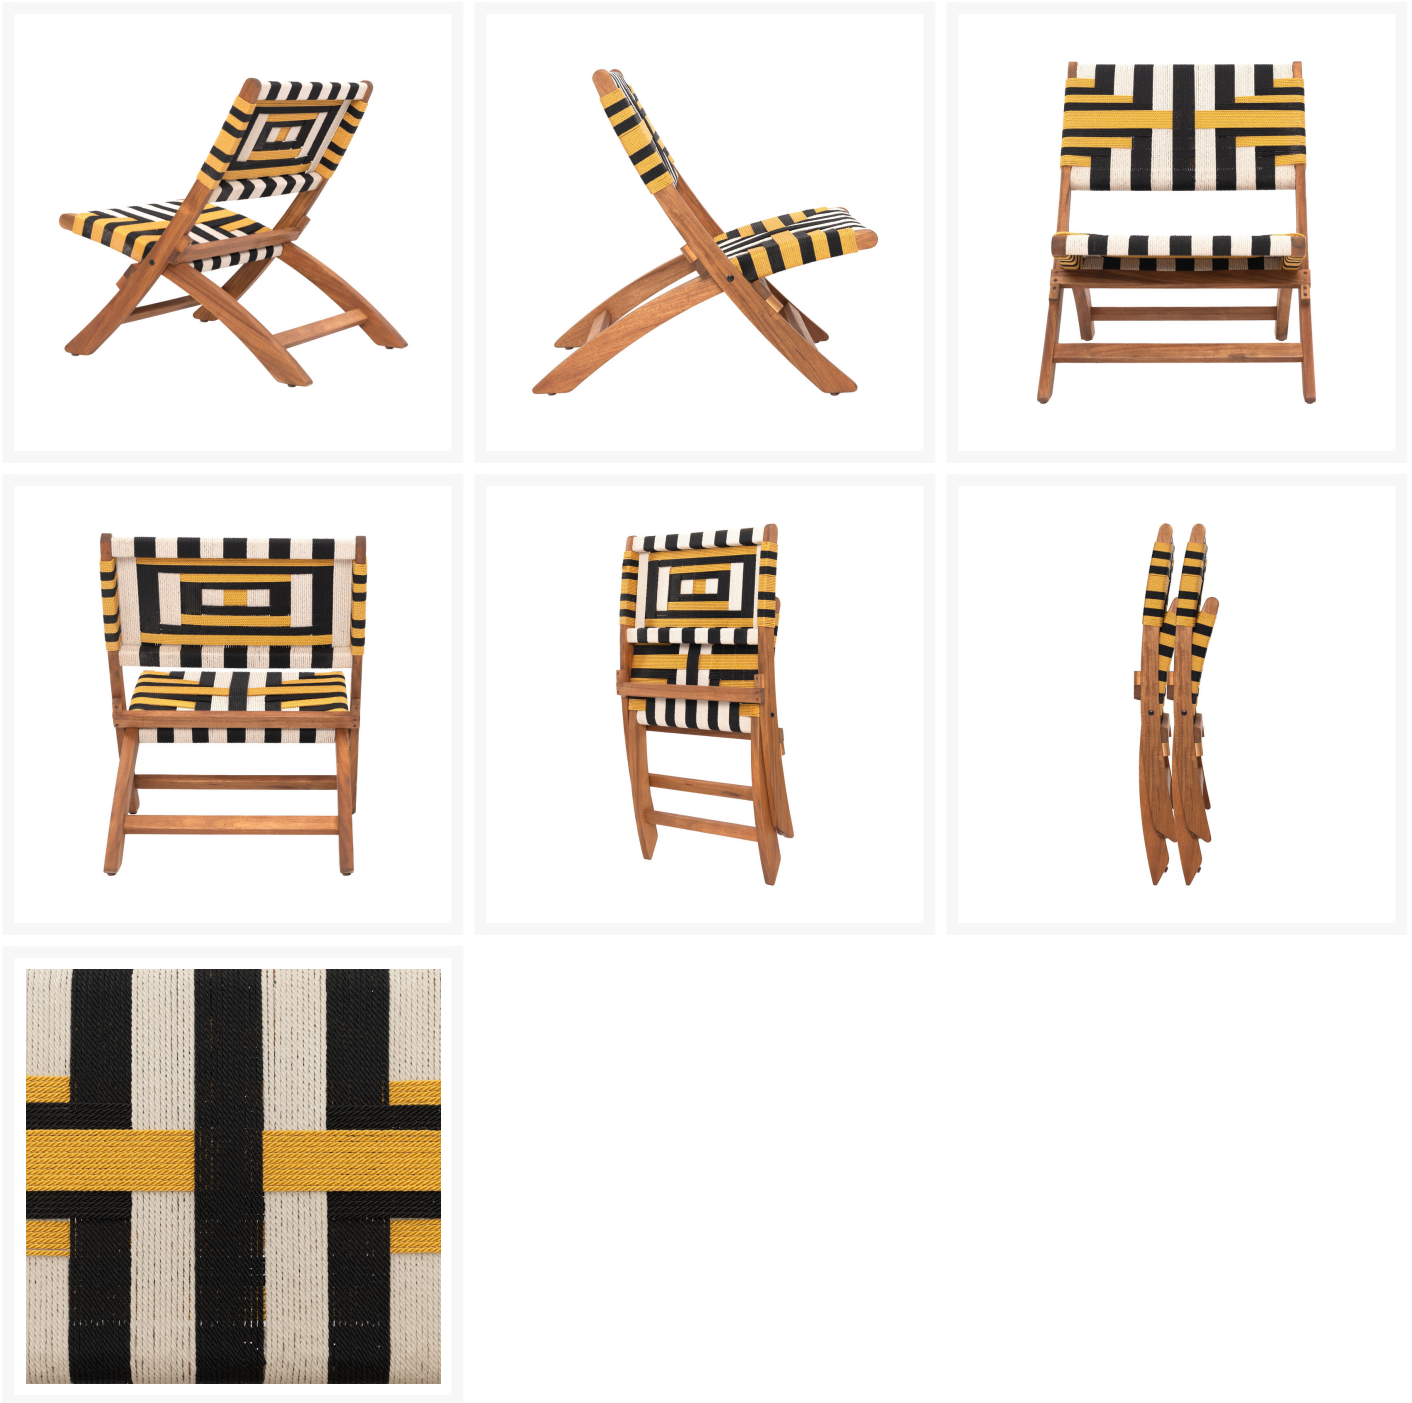

## Short Description

---

Sunbeam Foldable Multicolor Lounge Chair 704030 by ZUO

## Description

---

Introducing the Sunbeam Foldable Multicolor Lounge Chair (704030) by ZUO - a perfect blend of outdoor comfort and contemporary design. Crafted with a solid acacia wood frame and a weather-resistant weave for the seat and back, this chair offers both durability and style. Whether it graces your modern outdoor living