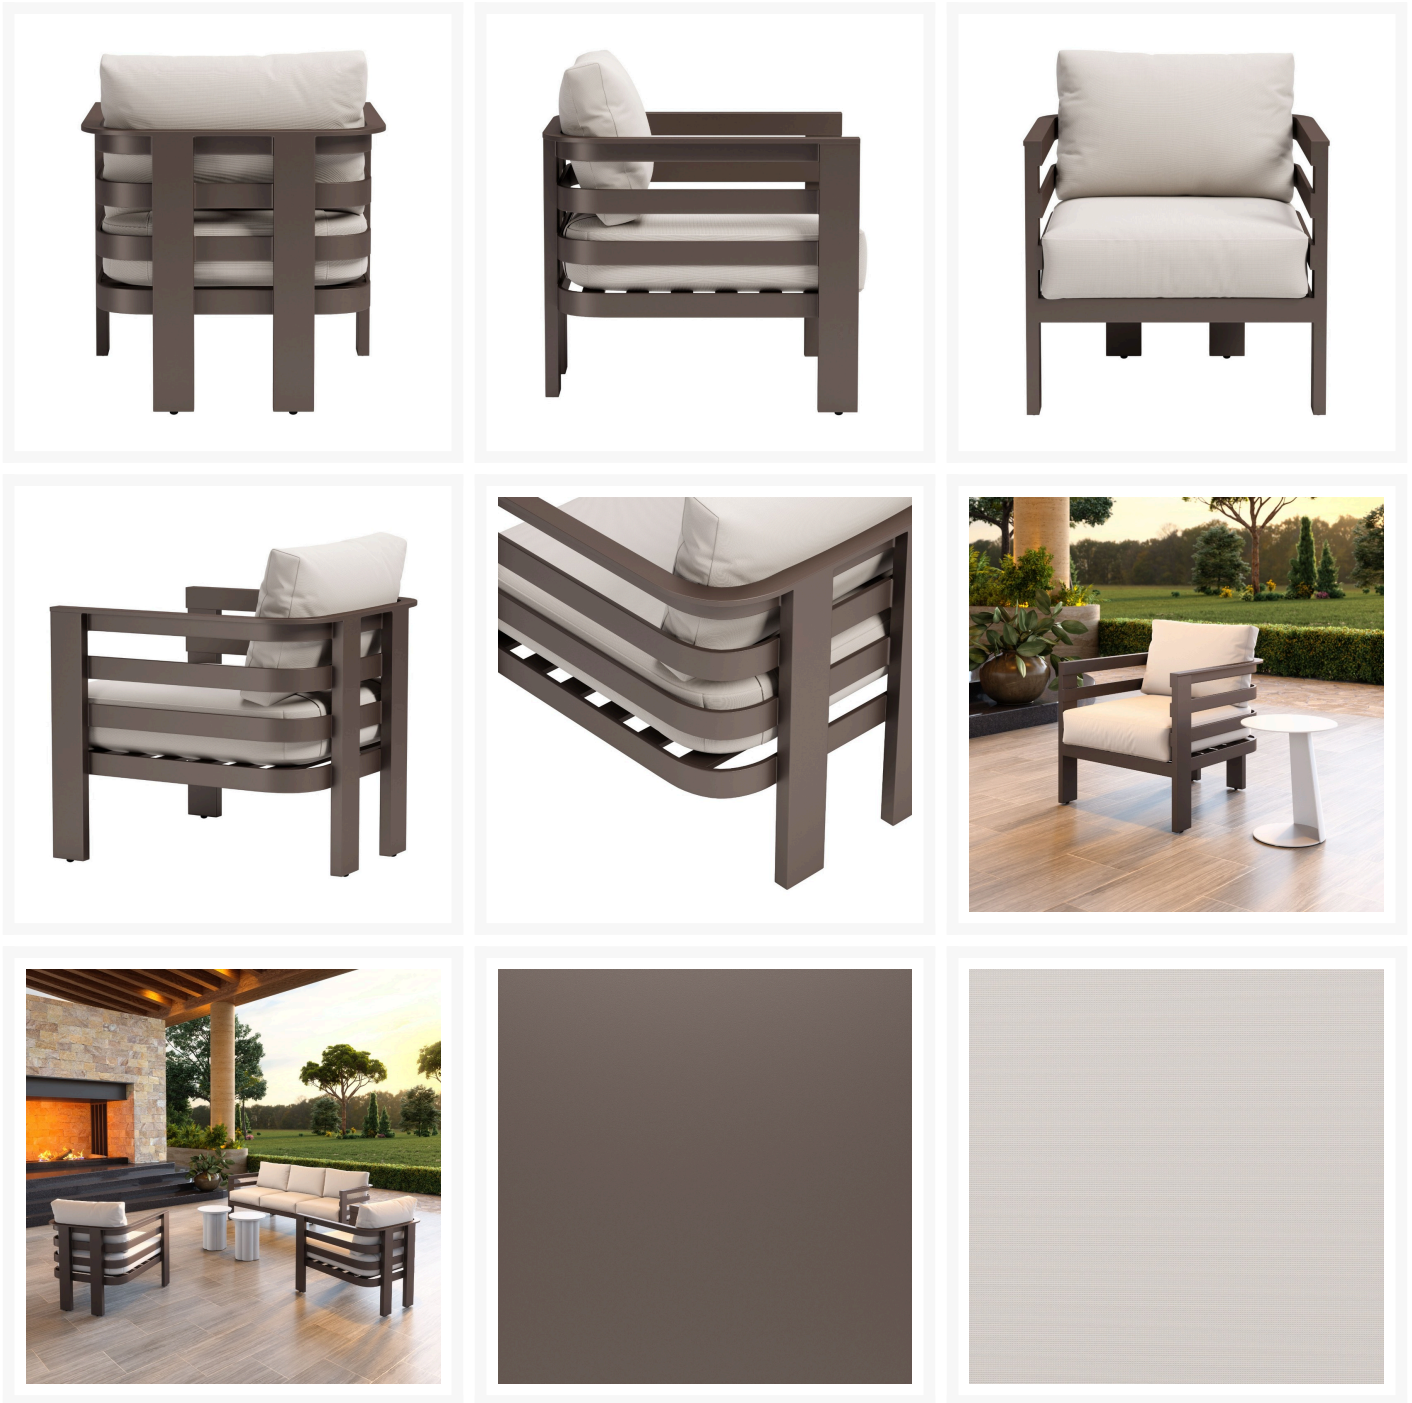

Product Images

Short Description

Bal Harbor White Club Chair 704040 by ZUO

Description

Crafted with precision, the Bal Harbor White Club Chair (704040) by ZUO offers a stylish and functional addition to your living space or any setting you choose. This armchair's meticulous craftsmanship ensures not only its aesthetic appeal but also practicality. Designed with a modern aesthetic in mind, the Bal Harbor

Armchair seamlessly integrates into different environments, whether it's your living room, bedroom, or any space in need of a chic accent. Its versatility and reliability make it a standout choice. Elevate your decor with the Bal Harbor Armchair, where style and functionality effortlessly merge. Whether you're searching for a conversation piece or an elegant seating solution, this armchair provides sophistication for any setting. Embrace contemporary design with the Bal Harbor Armchair.

Includes

- One (1) Bal Harbor White Club Chair 704040

Dimensions

- 29.1"W x 31.5"D x 33.9"H (31.2 lbs.)
- Seat: 26.2"W x 21.7"D x 18.1"H
- Arm Height: 27"

Features

- Powder-coated aluminium frames are lightweight, durable, and rust proof
- Rustproof powder-coated aluminium frames are treated with a multi-step finish for maximum outdoor protection
- Cushions are resilient and provide maximum support and comfort
- 100% Olefin outdoor fabric is distinctive, fade resistant and easy to clean
- No Assembly Required