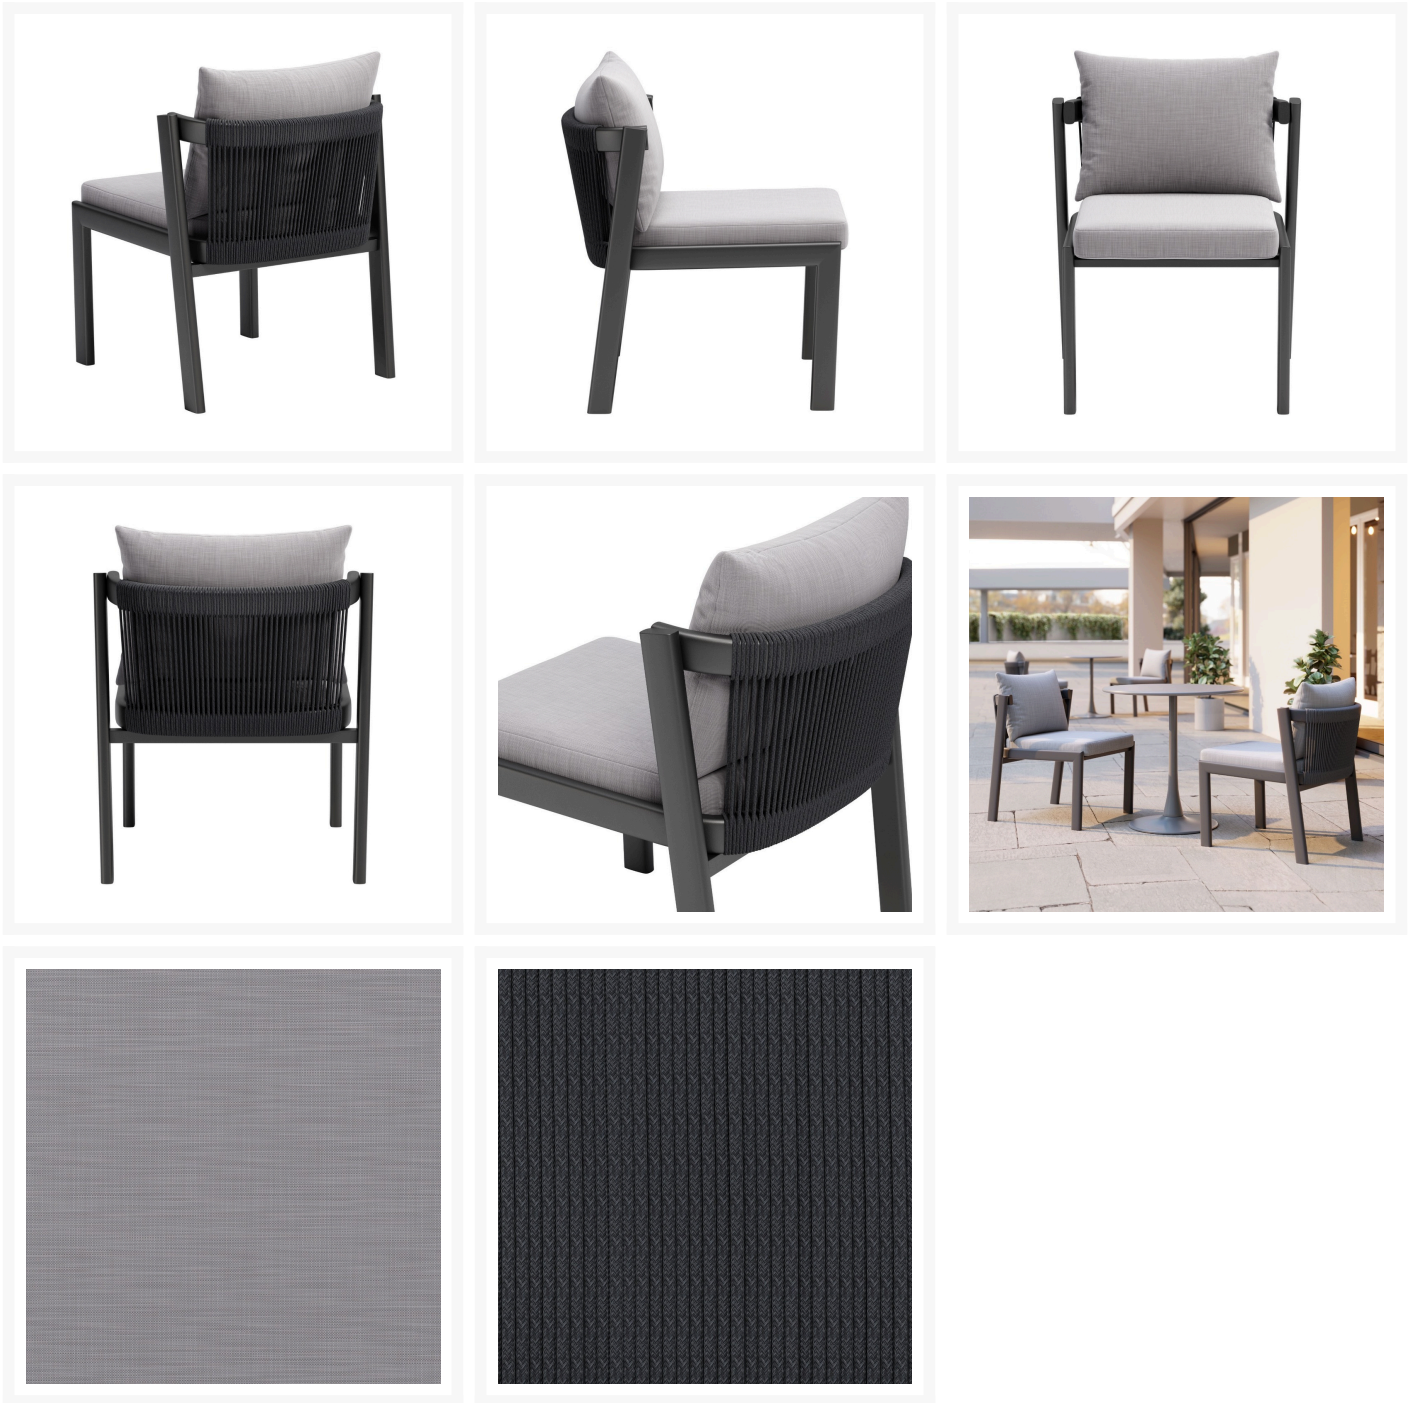

Patio Productions San Diego

2161 Hancock St

San Diego, CA 92110

Phone: 1-888-947-4449

Product Images

Short Description

Horizon Gray Dining Side Chair (Set of 2) 704008 by ZUO

Description

Introducing the Quadrat White Dining Side Chair (Set of 2) (704012) by ZUO - a perfect addition for outdoor living areas or hotel outdoor seating. Crafted with a powder-coated aluminium frame and adorned with olefin-wrapped cushions, this chair offers a harmonious blend of durability and comfort. The Quadrat Accent

Chair boasts a contemporary design that seamlessly integrates into any outdoor setting, whether it's your private patio oasis or a hotel's outdoor seating area. Its weather-resistant construction ensures it can withstand the elements, making it a reliable choice for outdoor enjoyment. Enhance your outdoor space with the Quadrat Accent Chair, where style meets durability. Whether you're creating a cozy nook in your backyard or elevating the comfort of your hotel's outdoor ambiance, this chair is your ticket to chic and inviting outdoor seating. Embrace alfresco relaxation with the Quadrat Accent Chair.

Includes

- Two (2) Horizon Gray Dining Side Chairs 704008

Dimensions

- 25.6"W x 27.2"D x 31.9"H (17.2 lbs.)
- Seat: 20.1"W x 18.1"D x 18.9"H

Features

- Powder-coated aluminium frames are lightweight, durable, and rust proof
- Rustproof powder-coated aluminium frames are treated with a multi-step finish for maximum outdoor protection
- Cushions are resilient and provide maximum support and comfort
- 100% Olefin outdoor fabric is distinctive, fade resistant and easy to clean
- No Assembly Required