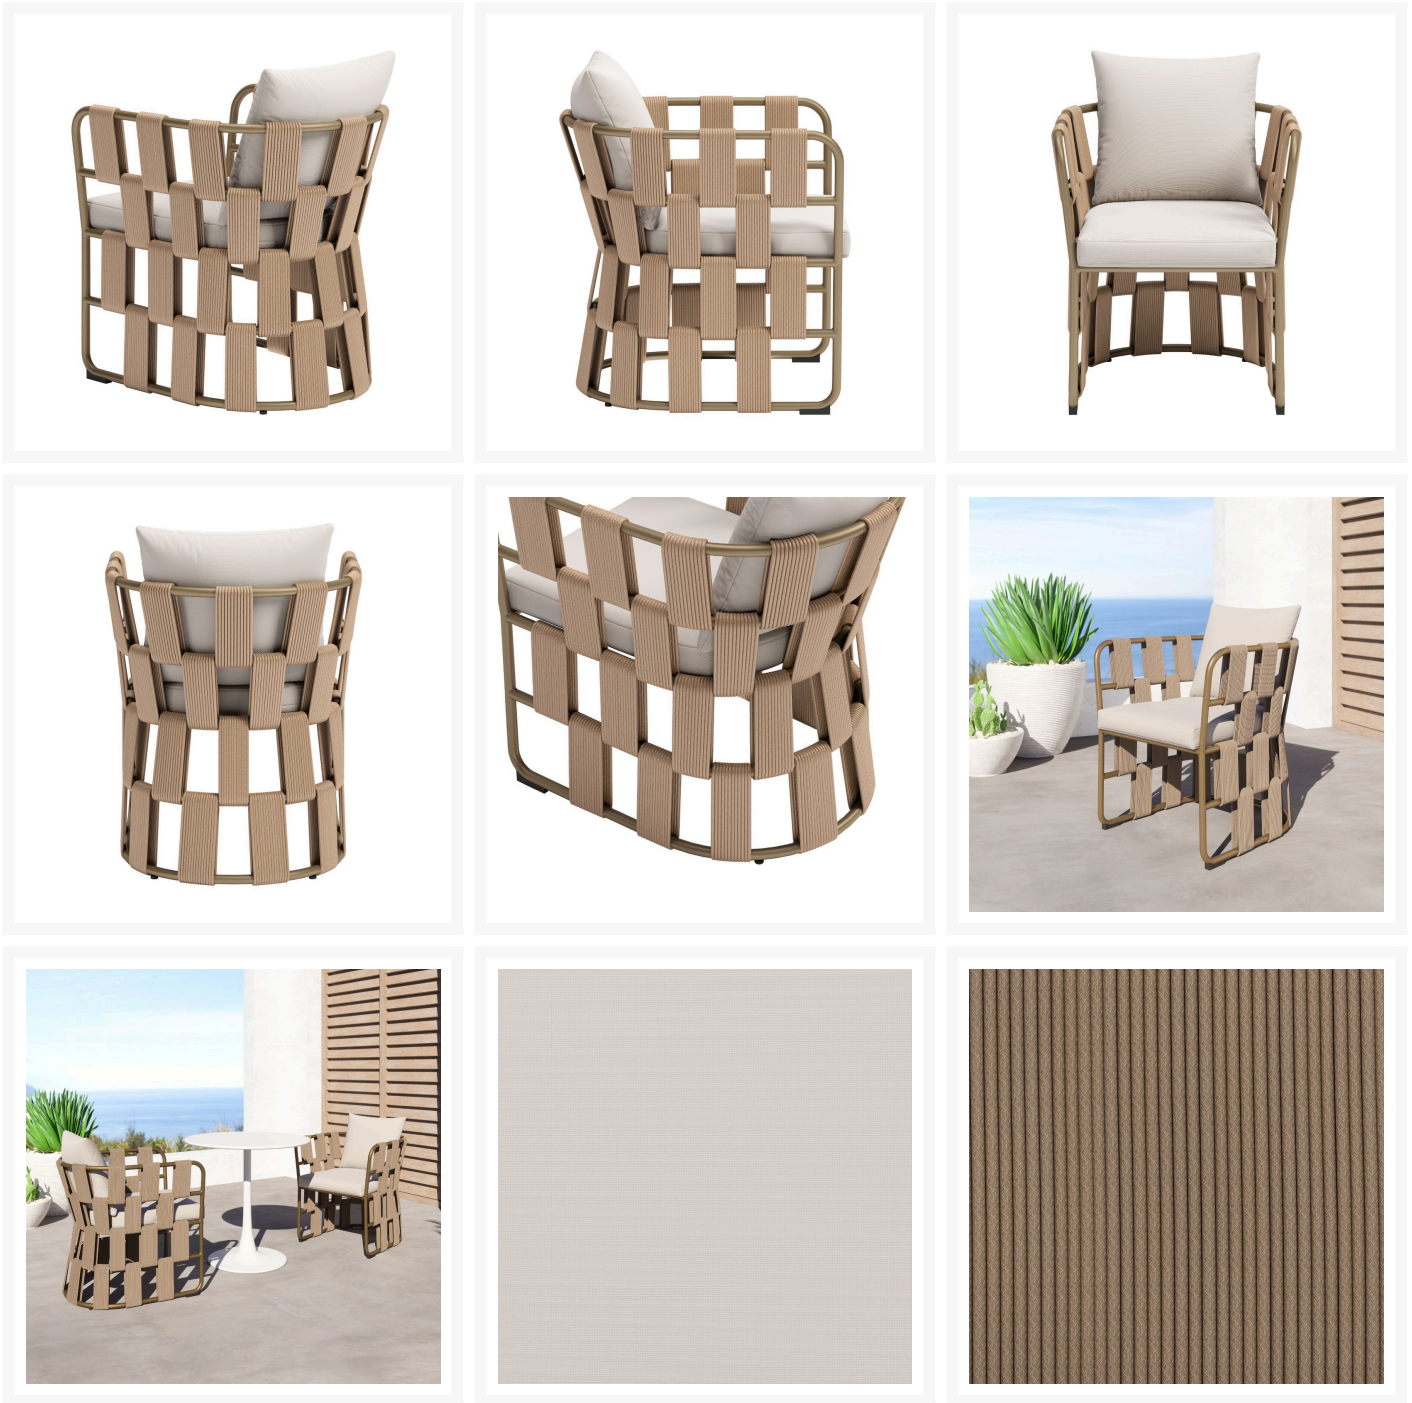

Product Images

Short Description

Quadrat White Dining Arm Chair 704012 by ZUO

Description

Introducing the Quadrat White Dining Arm Chair (704012) by ZUO - a perfect addition for outdoor living areas or hotel outdoor seating. Crafted with a powder-coated aluminium frame and adorned with olefin-wrapped cushions, this chair offers a harmonious blend of durability and comfort. The Quadrat Accent Chair boasts a

contemporary design that seamlessly integrates into any outdoor setting, whether it's your private patio oasis or a hotel's outdoor seating area. Its weather-resistant construction ensures it can withstand the elements, making it a reliable choice for outdoor enjoyment. Enhance your outdoor space with the Quadrat Accent Chair, where style meets durability. Whether you're creating a cozy nook in your backyard or elevating the comfort of your hotel's outdoor ambiance, this chair is your ticket to chic and inviting outdoor seating. Embrace alfresco relaxation with the Quadrat Accent Chair.

Includes

- One (1) Quadrat White Dining Arm Chair 704012

Dimensions

- 24"W x 29.1"D x 33.5"H (18 lbs.)
- Seat: 19.9"W x 18.9"D x 18.3"H
- Arm Height: 27.8"

Features

- Powder-coated aluminium frames are lightweight, durable, and rust proof
- Rustproof powder-coated aluminium frames are treated with a multi-step finish for maximum outdoor protection
- Cushions are resilient and provide maximum support and comfort
- 100% Olefin outdoor fabric and 100% polyester fabric are distinctive, fade resistant and easy to clean
- No Assembly Required