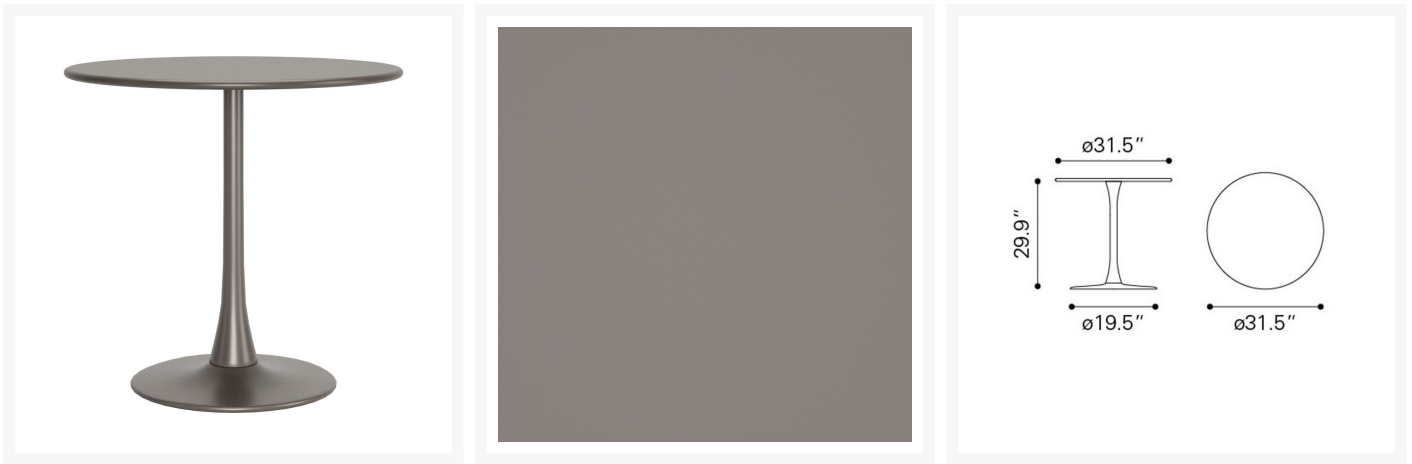

Short Description

Soleil Taupe 31.5" Round Dining Table 704039 by ZUO

Description

Introducing the Soleil Taupe 31.5" Round Dining Table (704039) by ZUO - a masterpiece that effortlessly combines beauty and functionality, meticulously crafted to elevate your dining experience. Featuring a sturdy aluminium frame and an inspired sunburst design, this dining table offers durability and style for your gatherings. Designed with precision, the Soleil Dining Table seamlessly integrates into diverse settings, whether it graces your dining room, a chic bistro, or any space in need of a touch of modern elegance. Its robust construction ensures long-lasting quality, making it a reliable choice for any dining arrangement. Enhance your dining experience with the Soleil Dining Table. Whether you're savoring a family dinner or infusing a contemporary vibe into your restaurant, this dining table combines form and function to create a stunning, practical centerpiece. Embrace the brilliance of design with the Soleil Dining Table.

Includes

- One (1) Soleil Taupe 31.5" Round Dining Table 704039

Dimensions

- 31.5"W x 31.5"D x 29.9"H (37.6 lbs.)

Features

- Powder-coated steel frames are lightweight, durable, and rust proof
- Rustproof powder-coated steel frames are treated with a multi-step finish for maximum outdoor protection
- Powder-coated steel table top is extra strong and suitable for regular outdoor exposure
- Mix and match with other ZUO seating to fit your style
- Assembly Required

Warranty

ZUO's warranty covers manufacturing defects; normal wear and tear is not included. With a little bit of care, your furniture will outlive the warranty for many years.