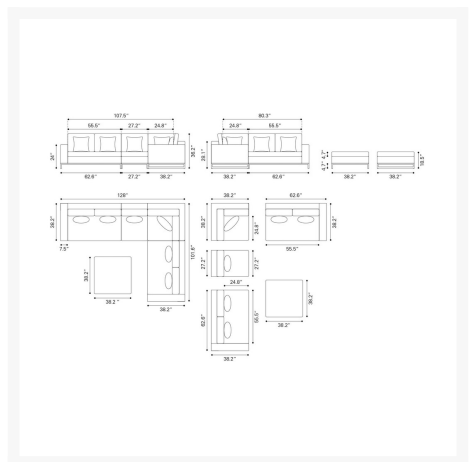

Product Images

Short Description

Corona Del Mar Graphite Modular Sectional Set 704013 by ZUO

Description

The Corona Del Mar Graphite Modular Sectional Set (704013) by ZUO is an amazing outdoor piece that extends indoor living to outdoor entertaining. This set has a powder coated aluminium frame wrapped in a durable olefin fabric and foam. The Corona del Mar looks great in any home or boutique hotel.

Includes

- One (1) Corona Del Mar Graphite Modular Sectional Set 704013

Dimensions

- Full Sectional Set: 128"W x 101.6"D x 36.2"H (178 lbs.)
- Ottoman/Coffee Table: 38.2"W x 38.2"D x 18.5"H (29.3 lbs.)
- Seat: 107.5"W x 24.8"D x 17.3"H
- Arm Height: 24"