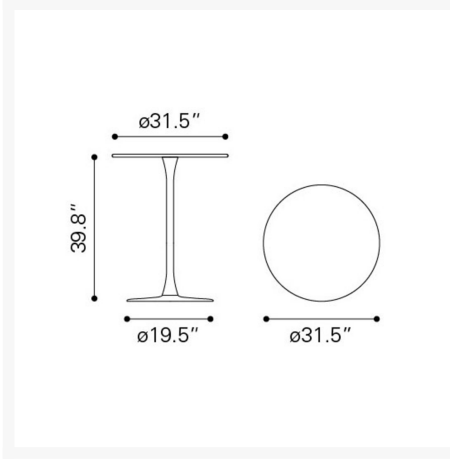

Short Description

Soleil Taupe 31.5" Round Bar Table 704036 by ZUO

Description

Meet the Soleil Taupe 31.5" Round Bar Table (704036) by ZUO - a flawless union of beauty and utility, meticulously designed to elevate your bar or outdoor social space. Crafted with unwavering attention to detail, this bar table showcases a robust aluminium frame and a radiant, sun-inspired design that marries durability with elegance. Precision in craftsmanship defines the Soleil Bar Table, enabling it to harmonize effortlessly with diverse settings. Whether it graces your home bar, a vibrant rooftop lounge, or any space yearning for contemporary charm, its resilient construction ensures enduring quality. Elevate your hosting experience with the Soleil Bar Table. Whether you're hosting a soiree with friends or adding a touch of sophistication to your outdoor venue, this bar table combines aesthetic appeal and practicality to create a striking, functional centerpiece. Embrace the brilliance of design with the Soleil Bar Table.

Includes

- One (1) Soleil Taupe 31.5" Round Bar Table 704036

Dimensions

- 31.5"W x 31.5"D x 39.8"H (41.6 lbs.)