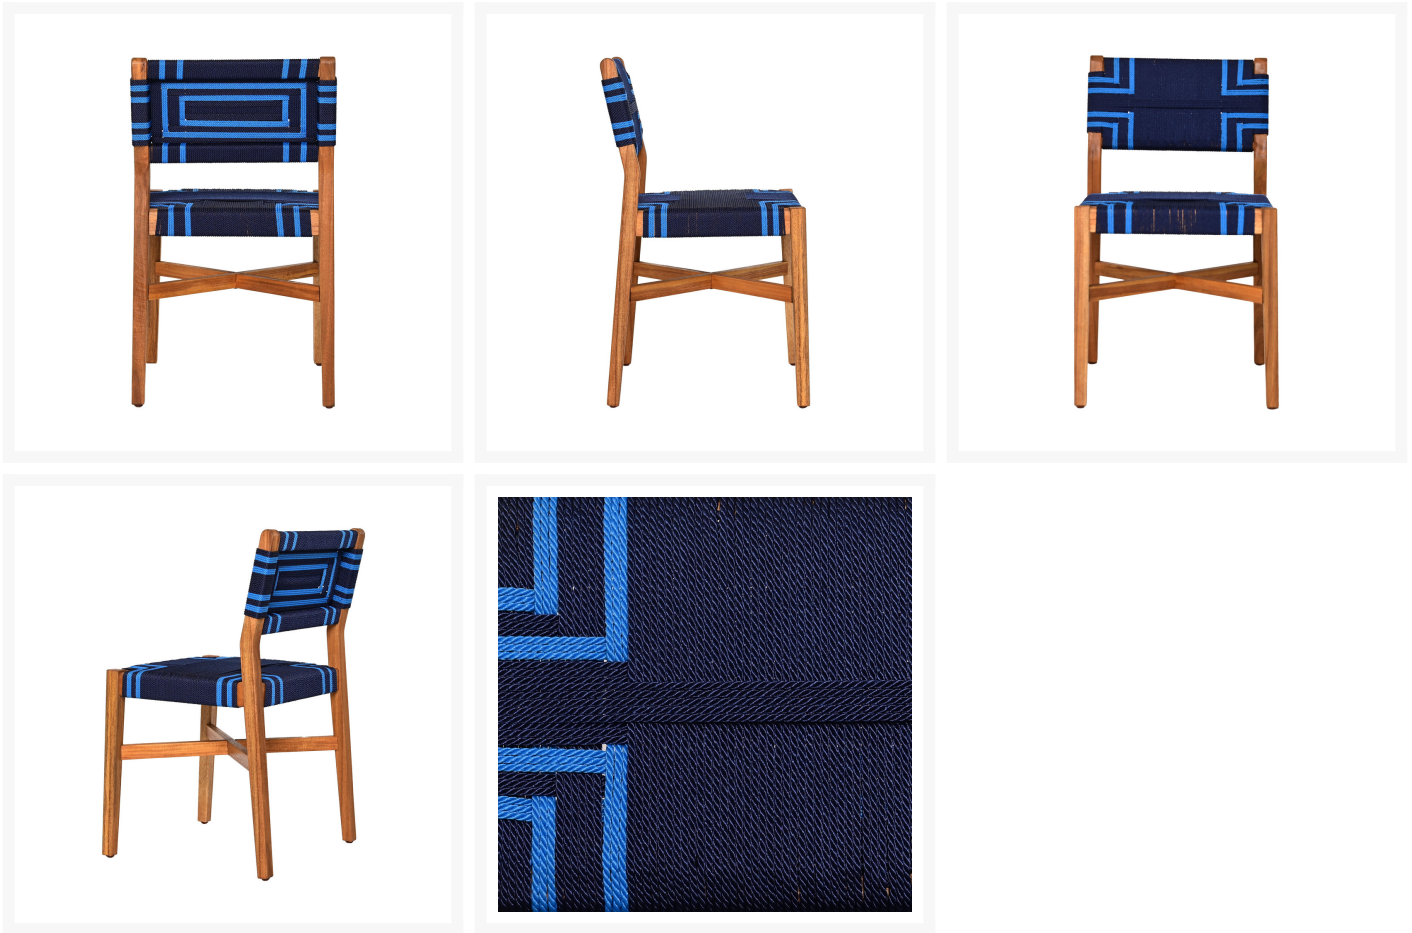

Product Images

Short Description

Serene Blue Dining Side Chair 704033 by ZUO

Description

Presenting the Serene Blue Dining Side Chair (704033) by ZUO - a beautifully crafted piece that brings modern elegance to any outdoor dining setting. Constructed with a durable acacia wood frame and featuring a weather-resistant weave for its seat and back, this chair combines long-lasting strength with contemporary design. Whether enhancing the ambiance of an outdoor dining area or complementing a hospitality space, the Serene Dining Chair seamlessly fits into various settings. Its stylish design and resilient build make it an ideal choice for those seeking both beauty and functionality. Experience sophisticated dining with the Serene Dining Chair, where design and durability converge.

Includes

- One (1) Serene Blue Dining Side Chair 704033

Dimensions

- 18.1"W x 18.9"D x 31.9"H (12.3 lbs.)
- Seat: 17.9"W x 16.1"D x 17.9"H

Features

- Solid acacia wood is extra durable, resistant to light, heat, moisture and pests
- Synthetic rattan weave polypropylene is all-weather, recyclable, and resistant to fading or cracking
- Cushionless, foam-free construction provides comfort, style, and maintenance-free seating
- Assembly Required