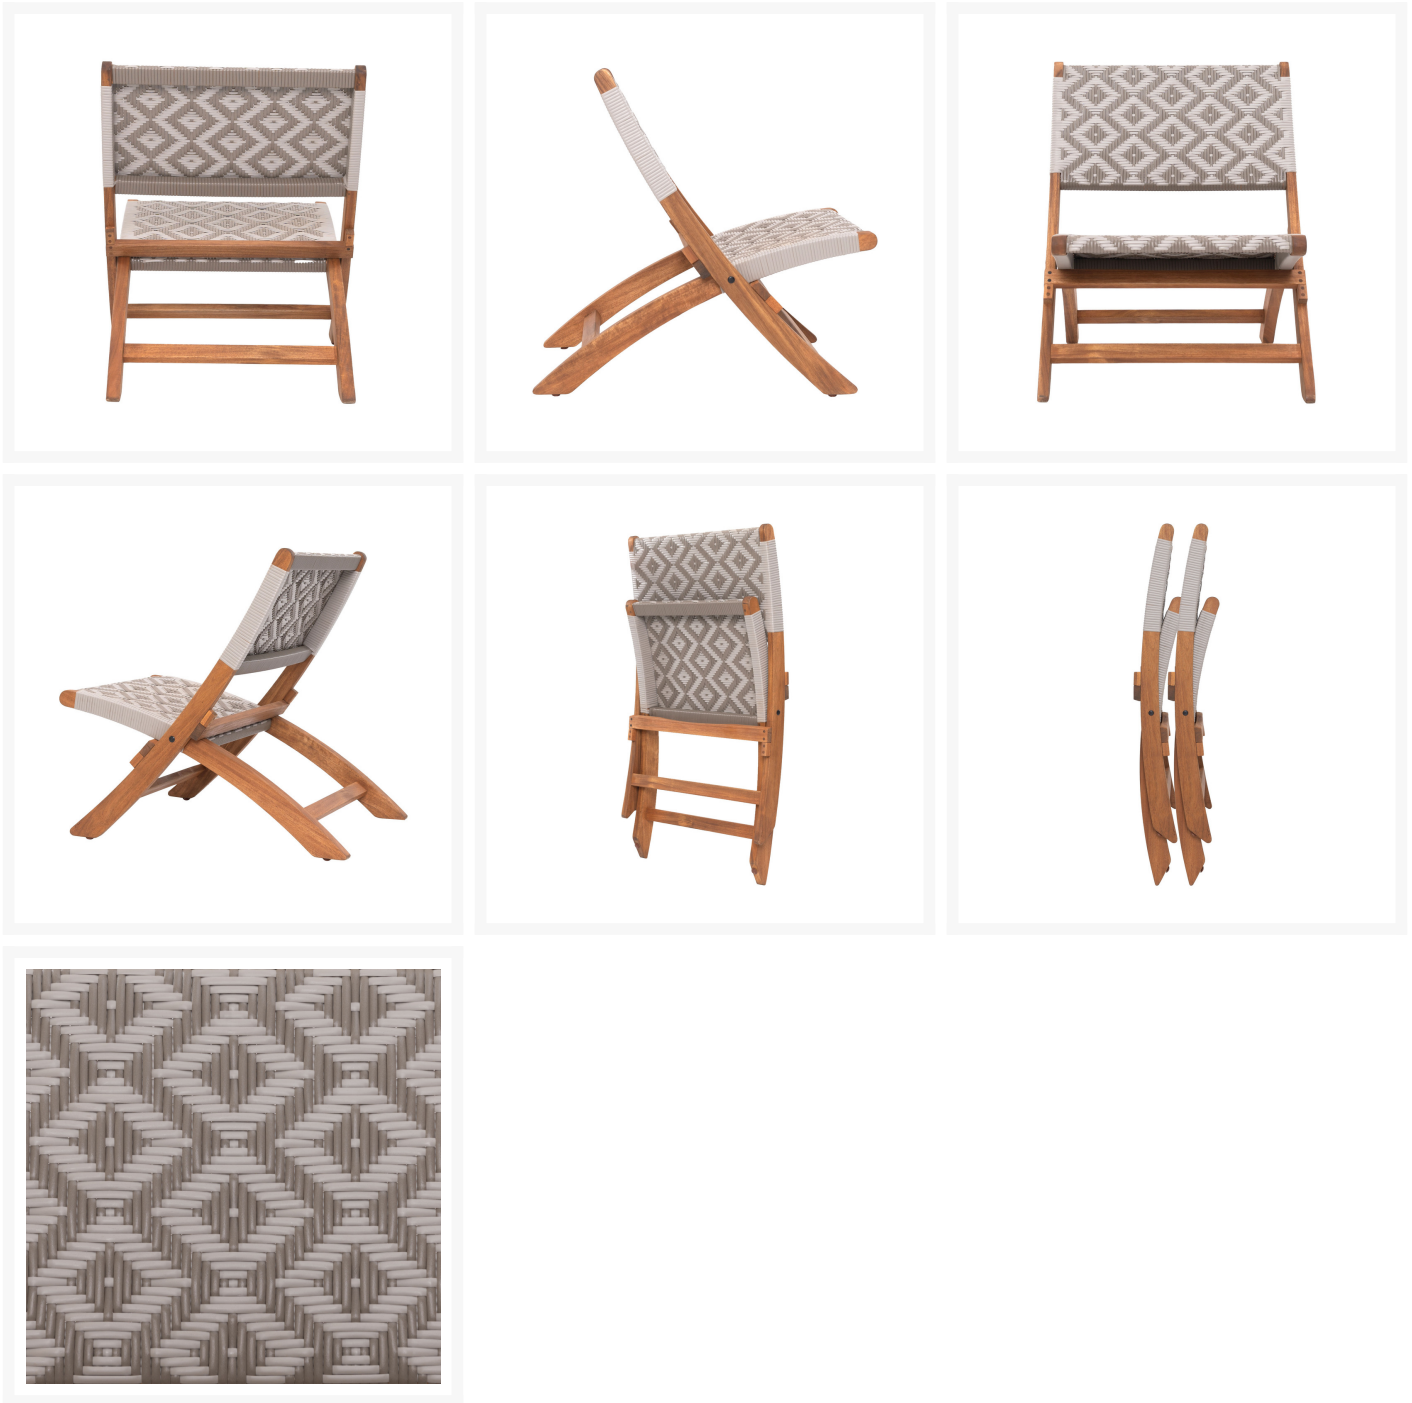

Product Images

Short Description

Tide Foldable Multicolor Lounge Chair 704031 by ZUO

Description

Discover the Tide Foldable Multicolor Lounge Chair (704031) by ZUO - a harmonious fusion of outdoor relaxation and modern design. Crafted with a solid acacia wood frame and a weather-resistant weave for the seat and back, this chair offers both durability and style. Whether it graces your modern outdoor living area

or adds a touch of elegance to hospitality spaces, the Tide Lounge Chair effortlessly adapts to diverse outdoor settings. With its inviting design and robust construction, it's the ideal choice for those who appreciate both aesthetics and resilience. Elevate your outdoor experience with the Tide Lounge Chair, where comfort meets sophistication.

Includes

- One (1) Tide Foldable Multicolor Lounge Chair 704031

Dimensions

- 24"W x 30.7"D x 29.1"H (17.6 lbs.)
- Seat: 21.5"W x 15.2"D x 14.6"H

Features

- Solid acacia wood is extra durable, resistant to light, heat, moisture and pests
- Synthetic rattan weave polypropylene is all-weather, recyclable, and resistant to fading or cracking
- Foldable design makes storage and transportation easy.
- Cushionless, foam-free construction provides comfort, style, and maintenance-free seating
- No Assembly Required