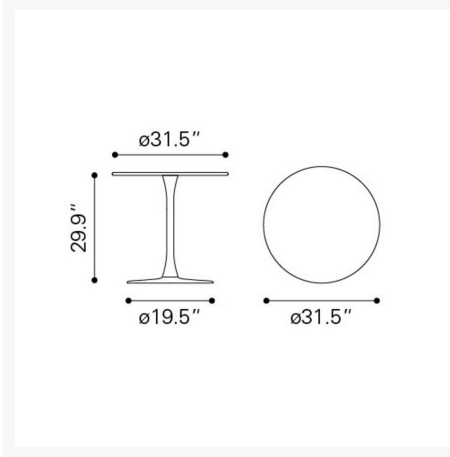

Product Images

Short Description

Soleil Gray 31.5" Round Dining Table 704037 by ZUO

Description

Introducing the Soleil Gray 31.5" Round Dining Table (704037) by ZUO - a masterpiece that effortlessly combines beauty and functionality, meticulously crafted to elevate your dining experience. Featuring a sturdy aluminium frame and an inspired sunburst design, this dining table offers durability and style for your gatherings. Designed with precision, the Soleil Dining Table seamlessly integrates into diverse settings, whether it graces your dining room, a chic bistro, or any space in need of a touch of modern elegance. Its robust construction ensures long-lasting quality, making it a reliable choice for any dining arrangement. Enhance your dining experience with the Soleil Dining Table. Whether you're savoring a family dinner or infusing a contemporary vibe into your restaurant, this dining table combines form and function to create a stunning, practical centerpiece. Embrace the brilliance of design with the Soleil Dining Table.

Includes

- One (1) Soleil Gray 31.5" Round Dining Table 704037

Dimensions

- 31.5"W x 31.5"D x 29.9"H (37.6 lbs.)

Features

- Powder-coated steel frames are lightweight, durable, and rust proof
- Rustproof powder-coated steel frames are treated with a multi-step finish for maximum outdoor protection
- Powder-coated steel table top is extra strong and suitable for regular outdoor exposure
- Mix and match with other ZUO seating to fit your style
- Assembly Required