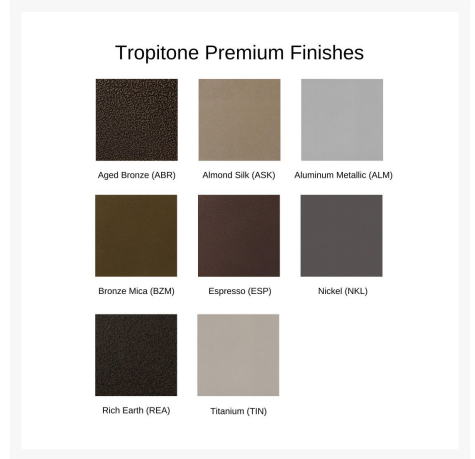

Short Description

Kenzo Sling 3 Piece Chaise Lounge Set KENZO-SET2 by Tropitone

Description

Indulge in the luxury of outdoor living with the Kenzo Sling 3 Piece Chaise Lounge Set (KENZO-SET2) by Tropitone, a masterpiece of design crafted by the renowned Peter Homestead. The Kenzo Sling Collection is a testament to modern styling, featuring a singular layer of fabric that creates a sleek and taut appearance. Whether you're indulging in al fresco dining, enjoying a leisurely lounge, or raising a toast at the bar, each piece in this collection is a statement of comfort and style. The Arazzo end table is a testament to handcrafted precision, a nod to the artisanal traditions that echo the rich heritage of Italy. The table tops, inspired by Italian tapestries, weave a story of texture and casual sophistication, transforming any outdoor social space into a canvas of visual delight. Embrace the charm of Arazzo tables, where every gathering becomes a celebration of sophistication and the timeless allure of Italy.

Includes

- Two (2) Kenzo Sling Chaise Lounges 381532
- One (1) Arazzo Cast Aluminum 24" Square End Table 282095-22

Dimensions