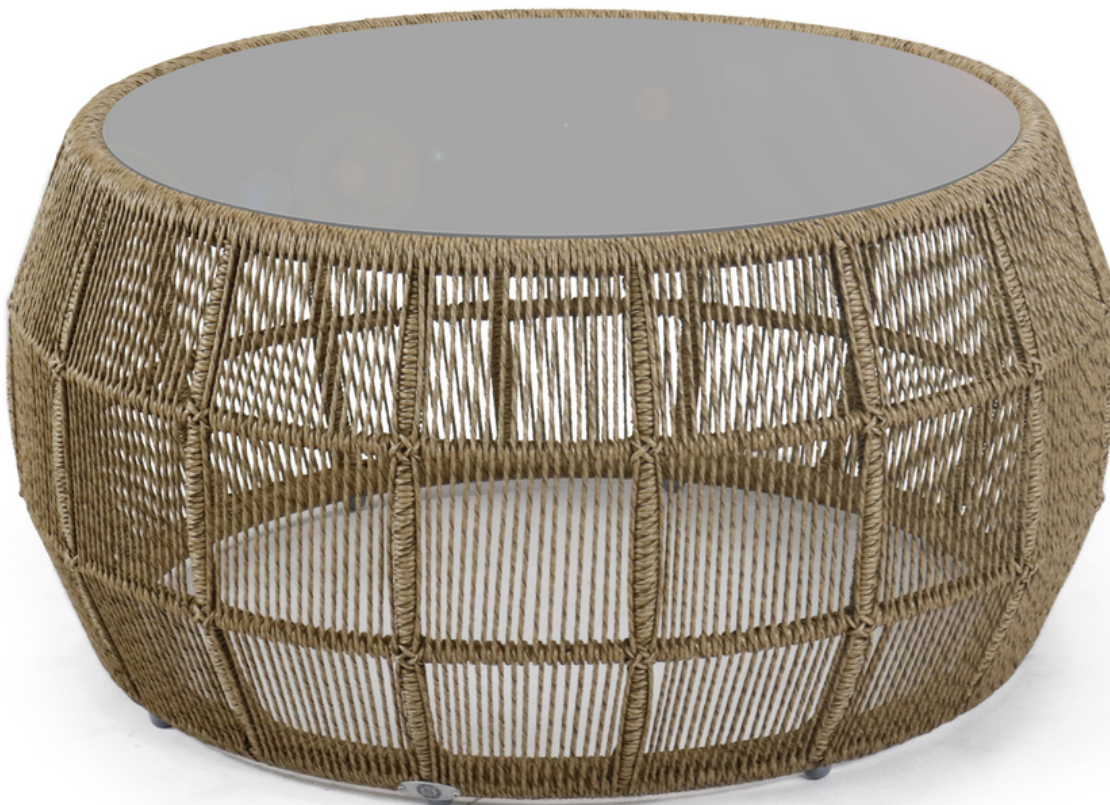

Product Images

Short Description

Calixto 34" Round Coffee Table 24214-NTH-GL by Skyline Design

Description

Designed by the visionary Noel Royo, Calixto 34" Round Coffee Table (24214-NTH-GL) by Skyline Design breathes new life into classic aesthetics, offering a fresh perspective on outdoor living. From the intricate Nigerian Twist Hyacinth fiber to the sleek coated aluminum frames, every element speaks of unparalleled

craftsmanship and impeccable style. Whether lounging under the sun or entertaining under the stars, immerse yourself in the unparalleled allure of Calixto Collection and elevate your outdoor sanctuary to new heights of luxury and refinement.

Includes

- One (1) Calixto 34" Round Coffee Table 24214-NTH-GL

Dimensions

- 34" W x 34" D x 18" H (22 lbs.)

Features

- Powder-coated aluminum frames are lightweight, durable, and rust proof
- Rustproof powder-coated aluminum frames are treated with a multi-step finish for maximum outdoor protection
- Mix and match with other Skyline Design seating to fit your style
- Premium commercial-grade materials ensure durability and longevity for both commercial and residential spaces
- No Assembly Required