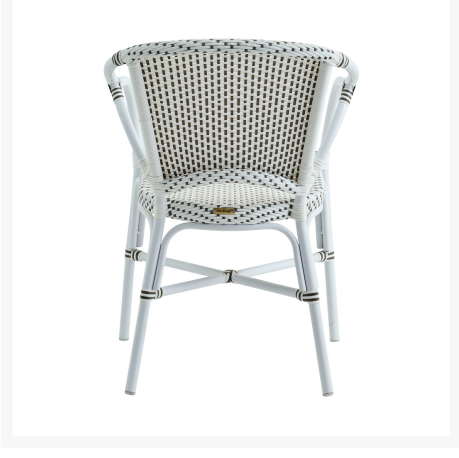

PATIO
PRODUCTIONS

Patio Productions San Diego

2161 Hancock St

San Diego, CA 92110

Phone: 1-888-947-4449

Product Images

Short Description

Valerie Dining Arm Chair 7176CP by Sika Design

Description

The Valerie Arm Chair (7176CP) by Sika Design showcases the breezy classic charm of bistro-style dining chairs in an all-weather AluRattan™ aluminum design. Inspired by Parisian sidewalk cafes, the armchair has a rounded back, reinforced curved arms, and a generous seat that slants slightly for comfortable seating. ArtFibre™ dyed polyethylene fibers wrap the back and seat in a classic bistro dot weave with striped bindings adding color and charm to joints. Designed for year-long outdoor use, the Valerie is an ideal choice for sidewalk cafe seating or for dining at home on the terrace.

Includes

- One (1) Valerie Dining Arm Chair 7176CP

Dimensions

- 21.7" W x 22.4" D x 32" H (17 lbs.)
- Seat Height: 18.5"
- Arm Height: 26.8"

Features

- Weatherproof AluRattan™ frames are sleek, durable
- Ultra-durable polyethylene ArtFibre™ wicker is all-weather, recyclable, and resistant to fading or cracking
- Cushionless, foam-free construction provides comfort, style, and maintenance-free seating
- Premium commercial-grade materials ensure durability and longevity for both commercial and residential spaces
- Stackable design makes storage and transportation easy
- No Assembly Required