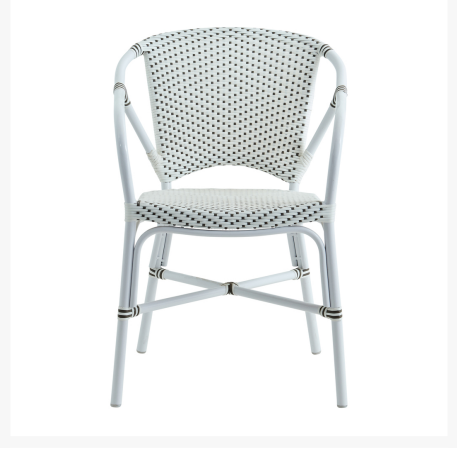

PATIO
PRODUCTIONS

Patio Productions San Diego

2161 Hancock St

San Diego, CA 92110

Phone: 1-888-947-4449

Product Images

Short Description

Valerie Dining Arm Chair 7176CP by Sika Design

Description

The Valerie Arm Chair (7176CP) by Sika Design showcases the breezy classic charm of bistro-style dining chairs in an all-weather AluRattan™ aluminum design. Inspired by Parisian sidewalk cafes, the armchair has a rounded back, reinforced curved arms, and a generous seat that slants slightly for comfortable seating. ArtFibre™ dyed polyethylene fibers wrap the back and seat in a classic bistro dot weave with striped bindings adding color and charm to joints. Designed for year-long outdoor use, the Valerie is an ideal choice for sidewalk cafe seating or for dining at home on the terrace.

Includes

- One (1) Valerie Dining Arm Chair 7176CP

Dimensions

- 21.7" W x 22.4" D x 32" H (17 lbs.)
- Seat Height: 18.5"
- Arm Height: 26.8"

Features

- Weatherproof AluRattan™ frames are sleek, durable
- Ultra-durable polyethylene ArtFibre™ wicker is all-weather, recyclable, and resistant to fading or cracking
- Cushionless, foam-free construction provides comfort, style, and maintenance-free seating
- Premium commercial-grade materials ensure durability and longevity for both commercial and residential spaces
- Stackable design makes storage and transportation easy
- No Assembly Required