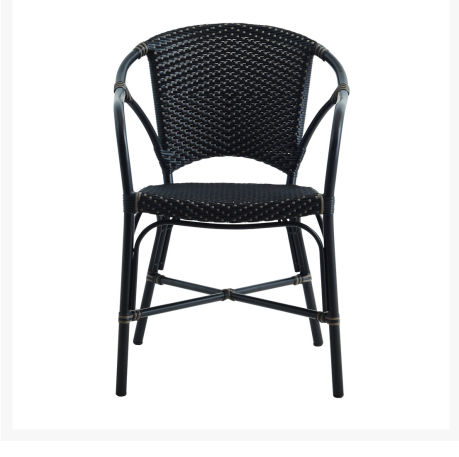

PATIO
PRODUCTIONS

Patio Productions San Diego

2161 Hancock St

San Diego, CA 92110

Phone: 1-888-947-4449

Product Images

Short Description

Valerie Dining Arm Chair 7176CP by Sika Design

Description

The Valerie Arm Chair (7176CP) by Sika Design showcases the breezy classic charm of bistro-style dining chairs in an all-weather AluRattan™ aluminum design. Inspired by Parisian sidewalk cafes, the armchair has a rounded back, reinforced curved arms, and a generous seat that slants slightly for comfortable seating. ArtFibre™ dyed polyethylene fibers wrap the back and seat in a classic bistro dot weave with striped bindings adding color and charm to joints. Designed for year-long outdoor use, the Valerie is an ideal choice for sidewalk cafe seating or for dining at home on the terrace.

Includes

- One (1) Valerie Dining Arm Chair 7176CP

Dimensions

- 21.7" W x 22.4" D x 32" H (17 lbs.)
- Seat Height: 18.5"
- Arm Height: 26.8"

Features

- Weatherproof AluRattan™ frames are sleek, durable
- Ultra-durable polyethylene ArtFibre™ wicker is all-weather, recyclable, and resistant to fading or cracking
- Cushionless, foam-free construction provides comfort, style, and maintenance-free seating
- Premium commercial-grade materials ensure durability and longevity for both commercial and residential spaces
- Stackable design makes storage and transportation easy
- No Assembly Required