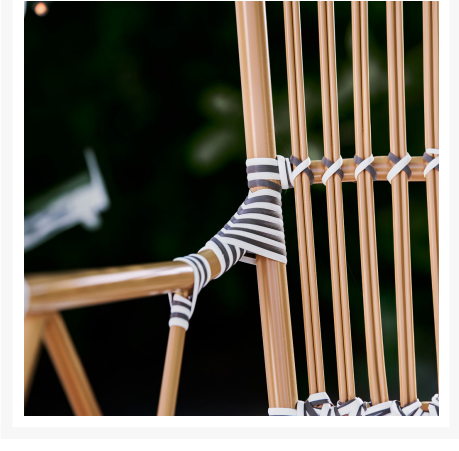

Product Images

Short Description

Monique Dining Arm Chair 7186CPWH5 by Sika Design

Description

The Monique Dining Arm Chair (7186CPWH5) by Sika Design preserves all the elegance of upscale European bistro dining. A sturdy AluRattan™ aluminum frame with a powder-coated finish takes the place of real cane for year-round outdoor use. The armchair features a tall slatted back, gently curved arms, and an extra-wide

woven seat divided into a playful pattern for charming looks and lasting comfort. The seat and bindings are ArtFibre™, an extremely durable UV and weather-resistant material made of polyethylene. Designed for outdoor use, the Monique chair is ideal for sidewalk cafes and patio restaurants, but equally suitable for dining alfresco at home on the terrace.

Includes

- One (1) Monique Dining Arm Chair 7186CPWH5

Dimensions

- 21.3" W x 36.6" D x 36.6" H (12.3 lbs.)
- Seat Height: 18.1"
- Arm Height: 25.6"

Features

- Rustproof powder-coated aluminum frames are treated with a multi-step finish for maximum outdoor protection
- Weatherproof AluRattan™ frames are sleek, durable
- Ultra-durable polyethylene ArtFibre™ wicker is all-weather, recyclable, and resistant to fading or cracking
- Cushionless, foam-free construction provides comfort, style, and maintenance-free seating
- Premium commercial-grade materials ensure durability and longevity for both commercial and residential spaces
- No Assembly Required