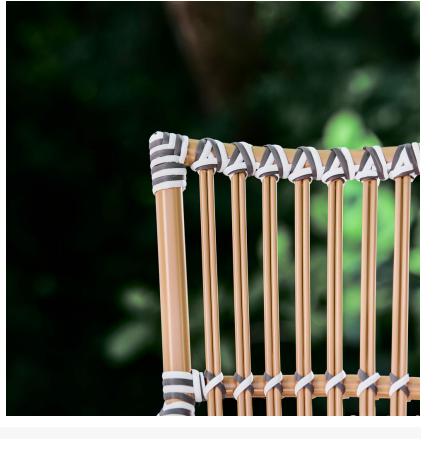

Product Images

Short Description

Monique Dining Arm Chair 7186CPWH5 by Sika Design

Description

The Monique Dining Arm Chair (7186CPWH5) by Sika Design preserves all the elegance of upscale European bistro dining. A sturdy AluRattan™ aluminum frame with a powder-coated finish takes the place of real cane for year-round outdoor use. The armchair features a tall slatted back, gently curved arms, and an extra-wide

woven seat divided into a playful pattern for charming looks and lasting comfort. The seat and bindings are ArtFibre™, an extremely durable UV and weather-resistant material made of polyethylene. Designed for outdoor use, the Monique chair is ideal for sidewalk cafes and patio restaurants, but equally suitable for dining alfresco at home on the terrace.

Includes

- One (1) Monique Dining Arm Chair 7186CPWH5

Dimensions

- 21.3" W x 36.6" D x 36.6" H (12.3 lbs.)
- Seat Height: 18.1"
- Arm Height: 25.6"

Features

- Rustproof powder-coated aluminum frames are treated with a multi-step finish for maximum outdoor protection
- Weatherproof AluRattan™ frames are sleek, durable
- Ultra-durable polyethylene ArtFibre™ wicker is all-weather, recyclable, and resistant to fading or cracking
- Cushionless, foam-free construction provides comfort, style, and maintenance-free seating
- Premium commercial-grade materials ensure durability and longevity for both commercial and residential spaces
- No Assembly Required