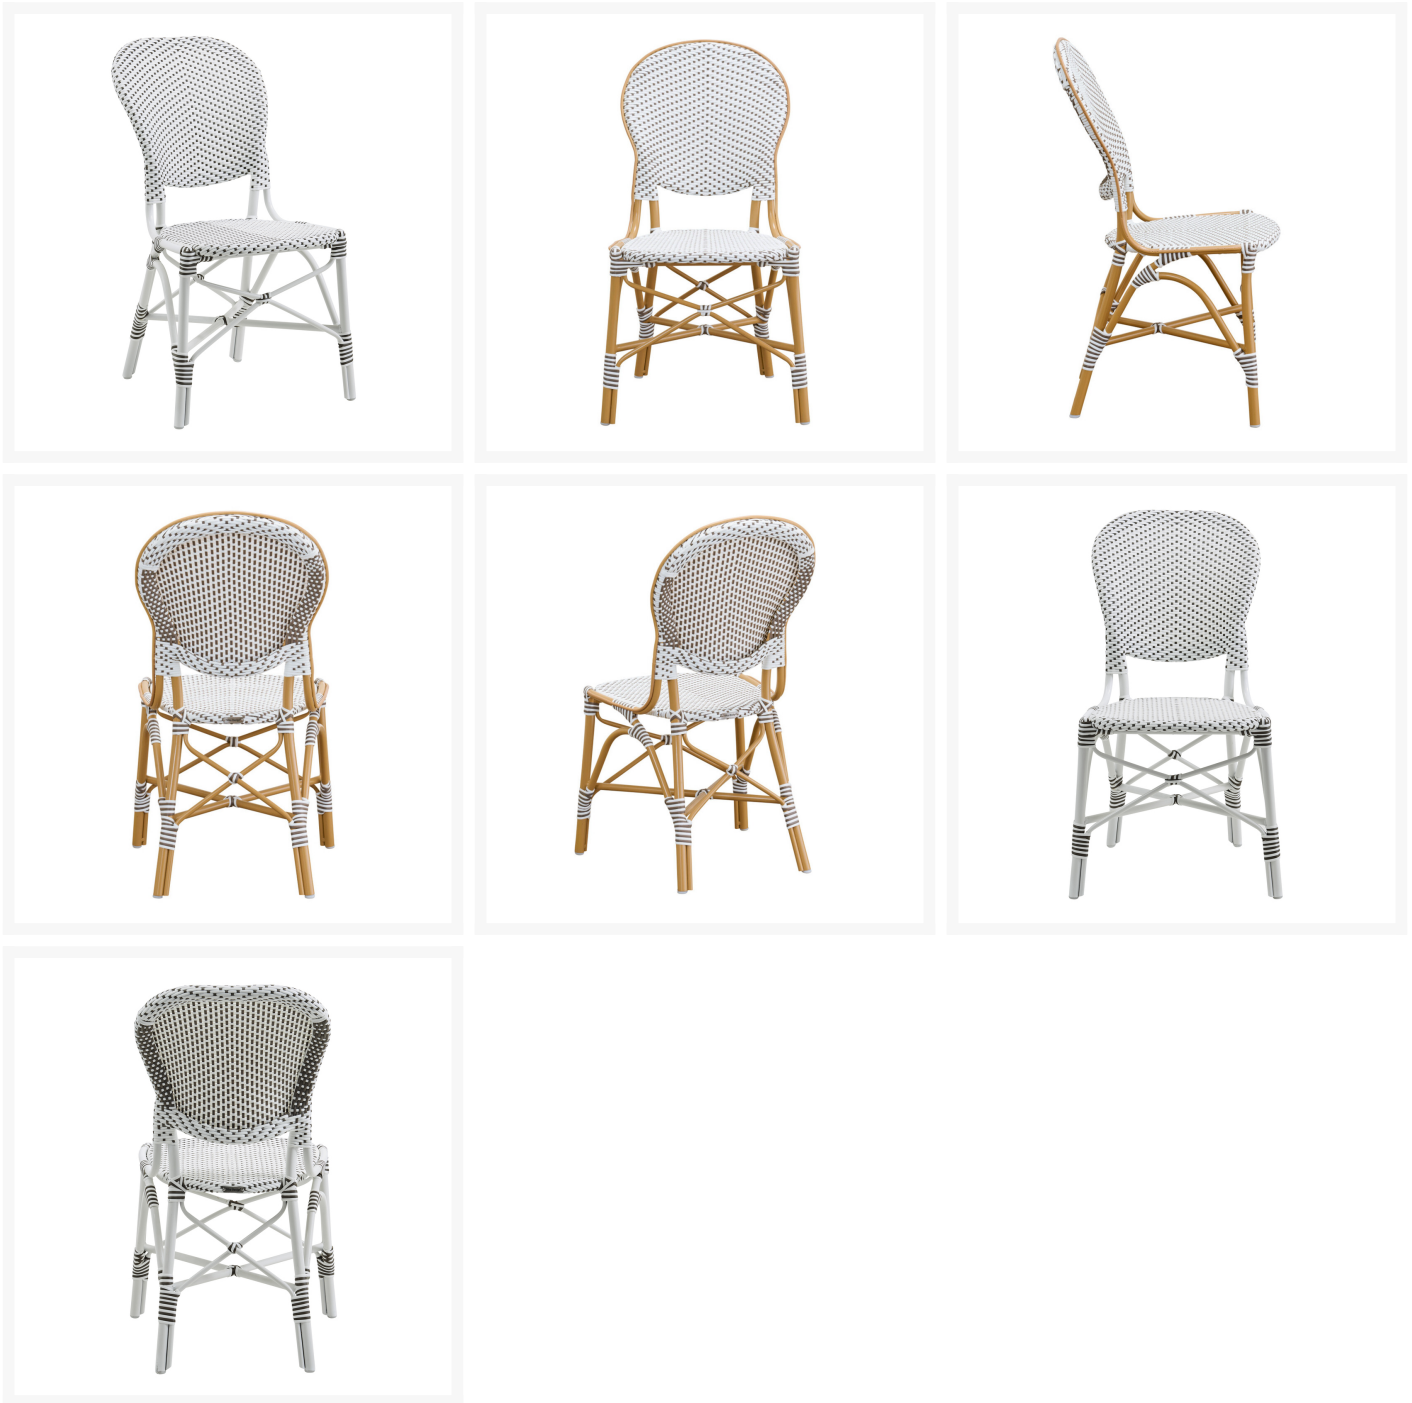

## Product Images

---

## Short Description

---

Isabell Dining Side Chair 7180CPWH by Sika Design

## Description

---

The Isabell Dining Side Chair (7180CPWH) by Sika Design brings a fresh look to the classic French cafe chair. Designed to last through year-round outdoor use, the chair has an AluRattan™ powder-coated frame wrapped in ArtFibre™ wicker strands made from a maintenance-free polyethylene. The weatherproof

#### Dimensions

- 18.9" W x 23.2" D x 36.2" H (8.4 lbs.)
- Seat Height: 17.7"