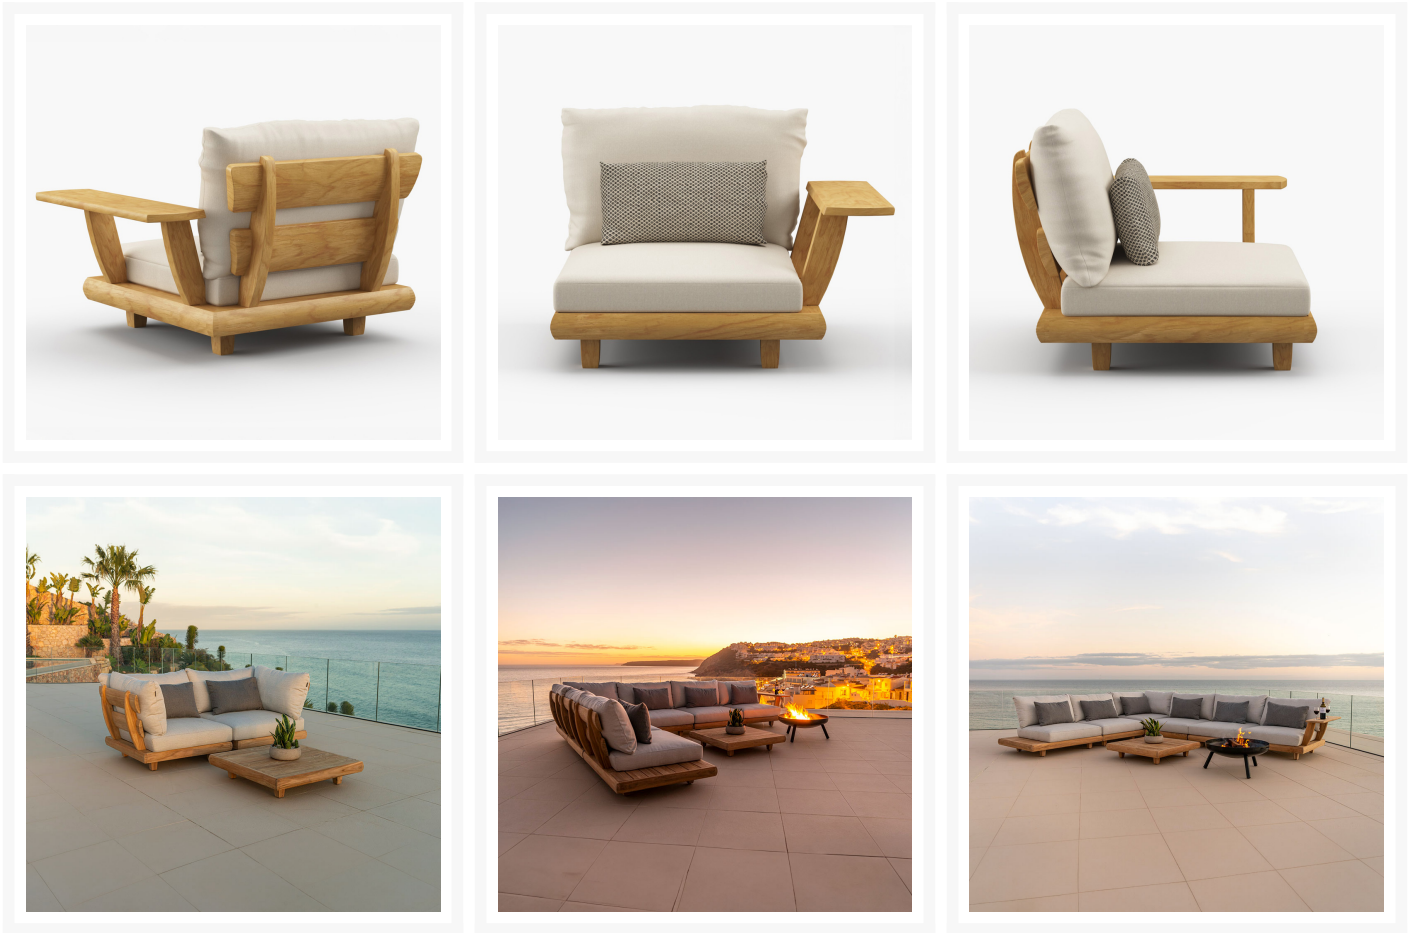

Short Description

Sorrento End/Arm Seat Section 41015 by Jensen Outdoor

Description

Elevate your outdoor living experience with the Sorrento End/Arm Seat Section (41015) by Jensen. Crafted from FSC®-certified teak timber, Sorrento embodies natural elegance and strength. Teak, renowned for its remarkable durability and resistance to the elements, has long been a favourite among the affluent and powerful for its timeless beauty. Featuring modern, modular lines and sculpted slats, Sorrento exudes architectural brilliance. Each piece is masterfully crafted to showcase the inherent beauty of teak, with its rich golden-brown hue that ages gracefully to a beautiful silver-tone over time. A testament to fine craftsmanship and sustainable sourcing, Sorrento elevates outdoor living to new heights with its stunning design and unparalleled durability.

Includes

- One (1) Sorrento End/Arm Seat Section 41015

Dimensions

- 49" W x 43" D x 33" H
- Seat Height: 16"