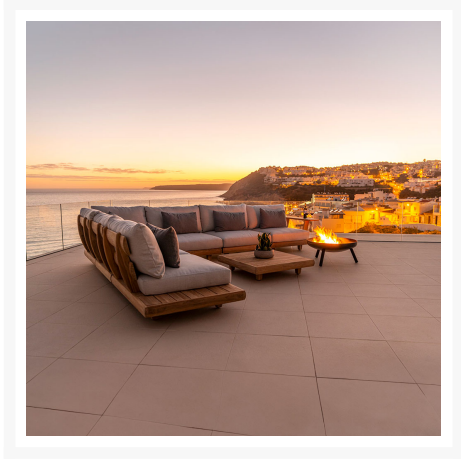

Short Description

Sorrento End/Table Seat Section 41030 by Jensen Outdoor

Description

Elevate your outdoor living experience with the Sorrento End/Table Seat Section (41030) by Jensen. Crafted from FSC®-certified teak timber, Sorrento embodies natural elegance and strength. Teak, renowned for its remarkable durability and resistance to the elements, has long been a favourite among the affluent and