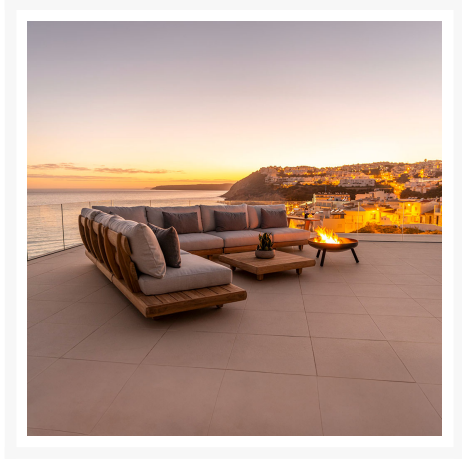

Short Description

Sorrento Armless Extension Seat Section 41010 by Jensen Outdoor

Description

Elevate your outdoor living experience with the Sorrento Armless Extension Seat Section (41010) by Jensen. Crafted from FSC®-certified teak timber, Sorrento embodies natural elegance and strength. Teak, renowned for its remarkable durability and resistance to the elements, has long been a favourite among the affluent