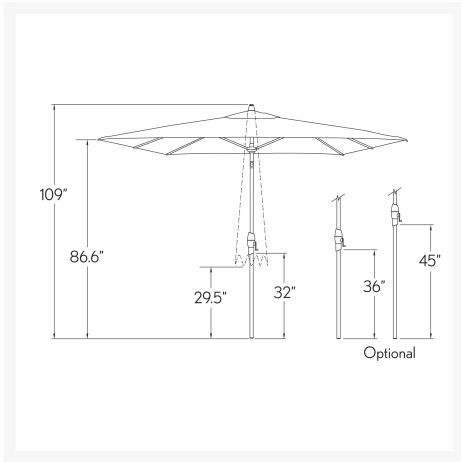

UMBRELLA SIZE RECOMMENDATIONS

These tables are general guidelines. Always check the manufacturer's specifications for the specific model you are purchasing. The weight of the umbrella and the weight of the base are also important factors. Always use proper safety practices when setting up or taking down your umbrella.

SIZE/SHAPE	SEATING	SEAT RECOMMENDATIONS	SIZE/SHAPE	SEATING	SEAT RECOMMENDATIONS
11' Octagon 85	12-14	12-14	11.5' Square 132	12-14	12-14
10' Octagon 80	10-12	10-12	10.5' Rectangle 130	10-12	10-12
9' Round 70	8-10	8-10	11' Octagon 129	10-12	10-12
10' Octagon 70	8-10	8-10	10' Square 100	8-10	8-10
9' Octagon 57	6-8	6-8	11.5' Octagon 96	10-12	10-12
7' Square 49	4-6	4-6	8'x11' Rectangle 88	8-10	8-10
5.5' Octagon 39	2-4	2-4			

Short Description

8' x 10' Rectangular Auto Tilt Market Umbrella UM8810RT0 by Treasure Garden

Description

The 8' x 10' Rectangular Auto Tilt Market Umbrella (UM8810RT0) by Treasure Garden is elegant, durable and easy to use, bringing the perfect amount of shade and style to your patio. This umbrella's simple, lightweight design makes setup easy. Simply crank to open and tilt!

This sunshade is available in 3 sleek, rust-proof finishes and a variety of top quality, fade resistant fabrics. Whether you're looking to go bold, relax or bring a fresh new look to your patio, this umbrella is adaptable to any and all of your outdoor needs. If you can't find the fabric you're looking for, give us a call at 1-888-947-4449 for more options!

Includes

- One (1) 8' x 10' Rectangular Auto Tilt Market Umbrella UM8810RT0
- Bases and protective covers sold separately

Recommended Bases:

- Minimum base weight with dining table: 75 - 90 lbs.