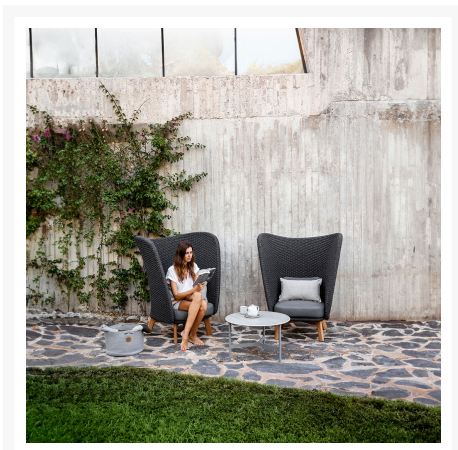

Product Images

Short Description

Peacock Wing Highback Chair w/ Teak Legs 5460 by Cane-line

Description

Elevate your outdoor space with Peacock Wing Highback Chair w/ Teak Legs (5460) by Cane-line, these timeless pieces that combine modern design, supreme comfort, and unrivalled durability, ensuring countless moments of relaxation and enjoyment for years to come. Crafted by the acclaimed design duo Foersom &

Hiort-Lorenzen MDD, the Peacock Collection combines the warmth of teak with the soft embrace of Cane-line Soft Rope, offering a unique and comforting seating experience. Crafted with Grade A teak harvested under responsible forest management, it's a testament to both luxury and sustainability.

Includes

- One (1) Peacock Wing Highback Chair w/ Teak Legs 5460

Dimensions

- 40.2" W x 35.1" D x 49.7" H (49 lbs.)
- Seat Height: 17.4"

Features

- Cane-line Rope is produced by woven polypropylene (PP). The material has a soft surface that provides good support and excellent sitting comfort
- Cane-line teak furniture is made from WWF-GFTN certified wood, which is your guarantee, that the wood has been sourced from responsibly and sustainably managed forests
- Teak is extra durable, resistant to light, heat, moisture and pests
- Teak displays a rich, golden brown color that may be beautifully maintained over time or allowed to gracefully age into a subtle silver patina
- Cushions use Cane-line Natte, which is a 100% solution dyed acrylic fabric. Cane-line Natte is a unique material produced by Sunbrella for Cane-line
- Cane-line Natte combines the strength of normal all weather fabrics with the comfortable softness of the traditional Sunbrella fabrics, resulting in a soft yet durable fabric. This weatherproof material withstands changing weather conditions, is UV-resistant
- Premium commercial-grade materials ensure durability and longevity for both commercial and residential spaces
- No Assembly Required