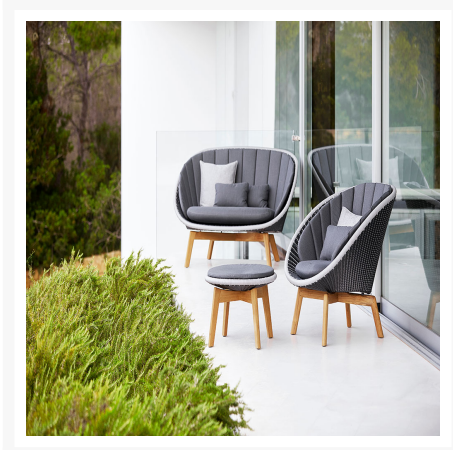

Product Images

Short Description

Peacock Footstool/Side Table w/ Teak Legs 5358 by Cane-line

Description

Elevate your outdoor space with Peacock Footstool/Side Table w/ Teak Legs (5358) by Cane-line, these timeless pieces that combine modern design, supreme comfort, and unrivalled durability, ensuring countless moments of relaxation and enjoyment for years to come. Crafted by the acclaimed design duo Foersom &

Includes

- One (1) Peacock Footstool/Side Table w/ Teak Legs 5358
- One (1) Optional Seat Cushion

Dimensions

- 23.7" W x 23.7" D x 15.8" H (10.23 lbs.)
- Optional Seat Cushion: 15.8" W x 34.3" D x 1.6" H (1.2 lbs.)

Features

- Cane-line Rope is produced by woven polypropylene (PP). The material has a soft surface that provides good support and excellent sitting comfort
- Cane-line teak furniture is made from WWF-GFTN certified wood, which is your guarantee, that the wood has been sourced from responsibly and sustainably managed forests
- Teak is extra durable, resistant to light, heat, moisture and pests
- Teak displays a rich, golden brown color that may be beautifully maintained over time or allowed to gracefully age into a subtle silver patina
- Cushions use Cane-line Natte, which is a 100% solution dyed acrylic fabric. Cane-line Natte is a unique material produced by Sunbrella for Cane-line
- Cane-line Natte combines the strength of normal all weather fabrics with the comfortable softness of the traditional Sunbrella fabrics, resulting in a soft yet durable fabric. This weatherproof material withstands changing weather conditions, is UV-resistant
- Premium commercial-grade materials ensure durability and longevity for both commercial and residential spaces
- No Assembly Required