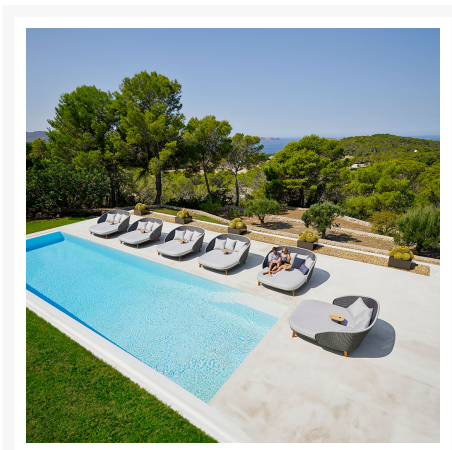

Product Images

Short Description

Peacock Daybed w/ Teak Legs 5561 by Cane-line

Description

Elevate your outdoor space with Peacock Daybed w/ Teak Legs (5561) by Cane-line, these timeless pieces that combine modern design, supreme comfort, and unrivalled durability, ensuring countless moments of relaxation and enjoyment for years to come. Crafted by the acclaimed design duo Foersom & Hiort-Lorenzen

Includes

- One (1) Peacock Daybed w/ Teak Legs 5561

Dimensions

- 86.3" W x 78.4" D x 38" H (97.5 lbs.)
- Seat Height: 13.4"

Features

- Cane-line Rope is produced by woven polypropylene (PP). The material has a soft surface that provides good support and excellent sitting comfort
- Cane-line teak furniture is made from WWF-GFTN certified wood, which is your guarantee, that the wood has been sourced from responsibly and sustainably managed forests
- Teak is extra durable, resistant to light, heat, moisture and pests
- Teak displays a rich, golden brown color that may be beautifully maintained over time or allowed to gracefully age into a subtle silver patina
- Cushions use Cane-line Natte, which is a 100% solution dyed acrylic fabric. Cane-line Natte is a unique material produced by Sunbrella for Cane-line
- Cane-line Natte combines the strength of normal all weather fabrics with the comfortable softness of the traditional Sunbrella fabrics, resulting in a soft yet durable fabric. This weatherproof material withstands changing weather conditions, is UV-resistant
- Premium commercial-grade materials ensure durability and longevity for both commercial and residential spaces
- No Assembly Required