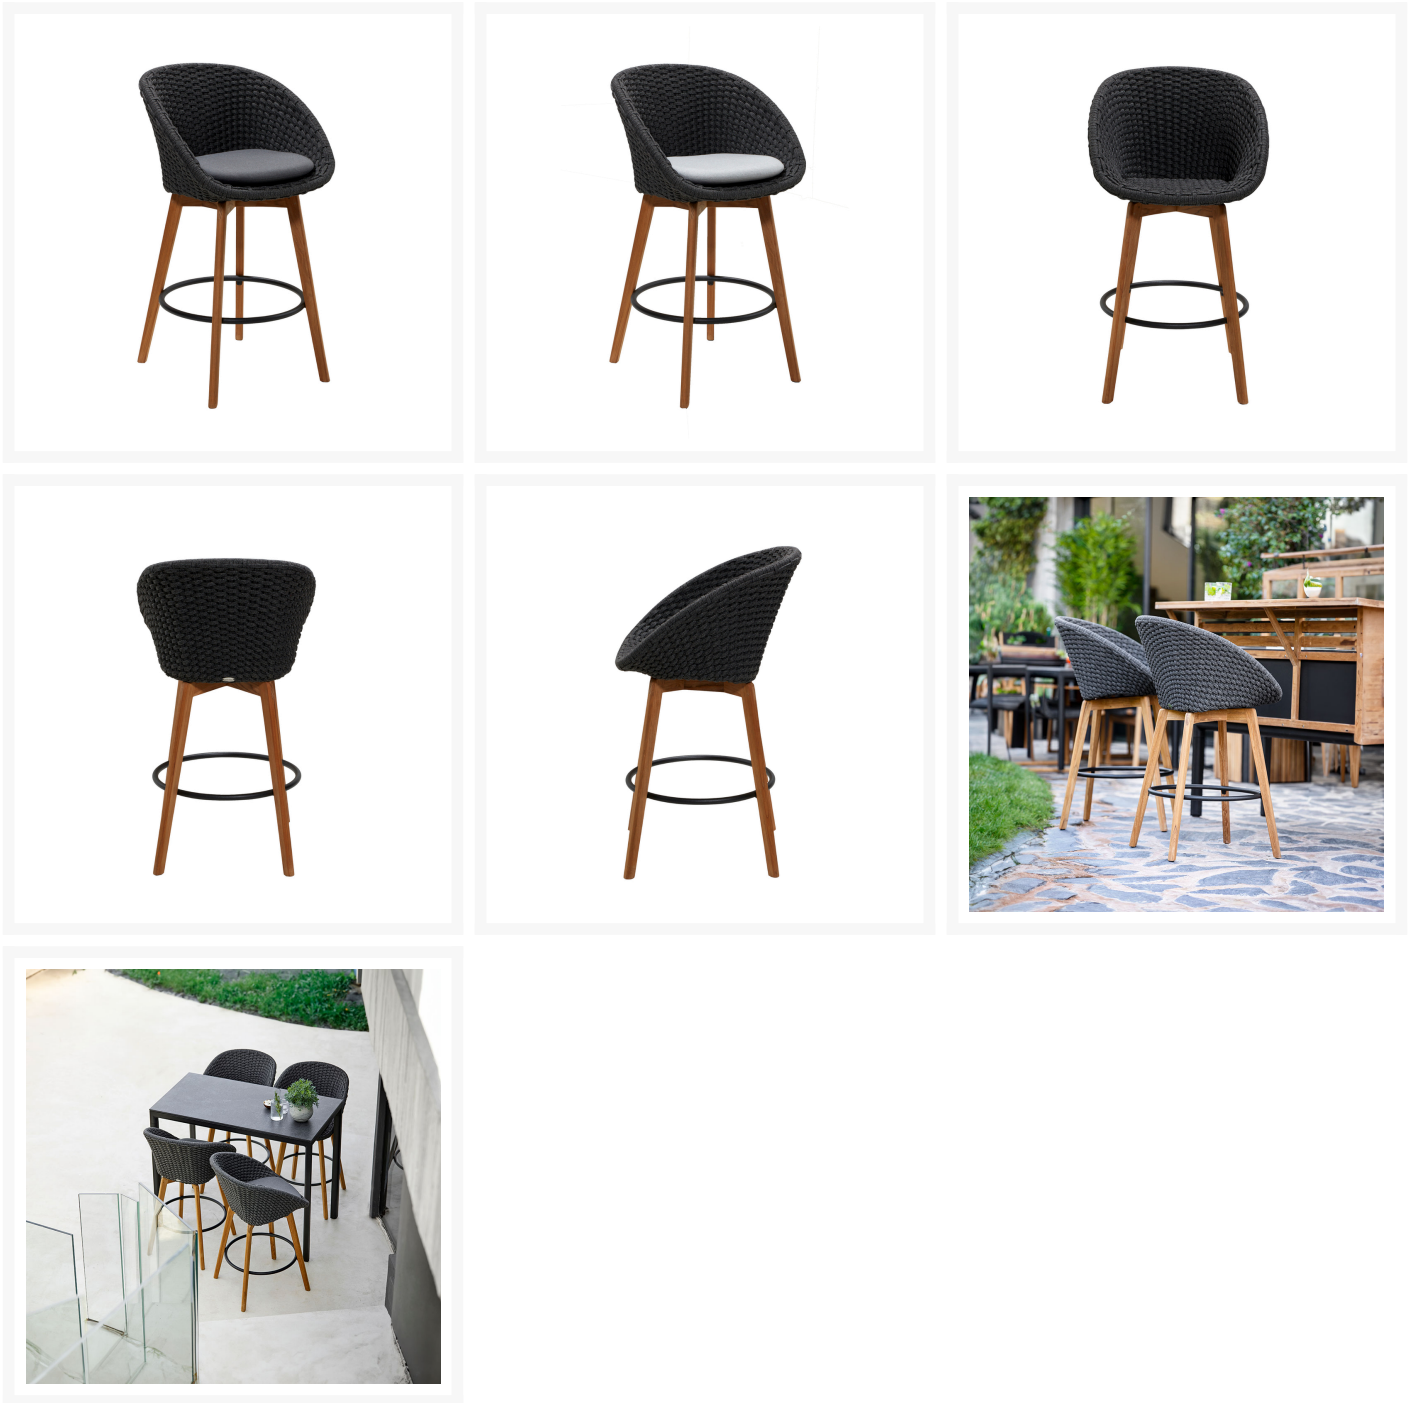

## Product Images

---

## Short Description

---

Peacock Bar Side Chair w/ Teak Legs 5455 by Cane-line

## Description

---

Elevate your outdoor space with Peacock Bar Side Chair w/ Teak Legs (5455) by Cane-line, these timeless pieces that combine modern design, supreme comfort, and unrivalled durability, ensuring countless moments of relaxation and enjoyment for years to come. Crafted by the acclaimed design duo Foersom &