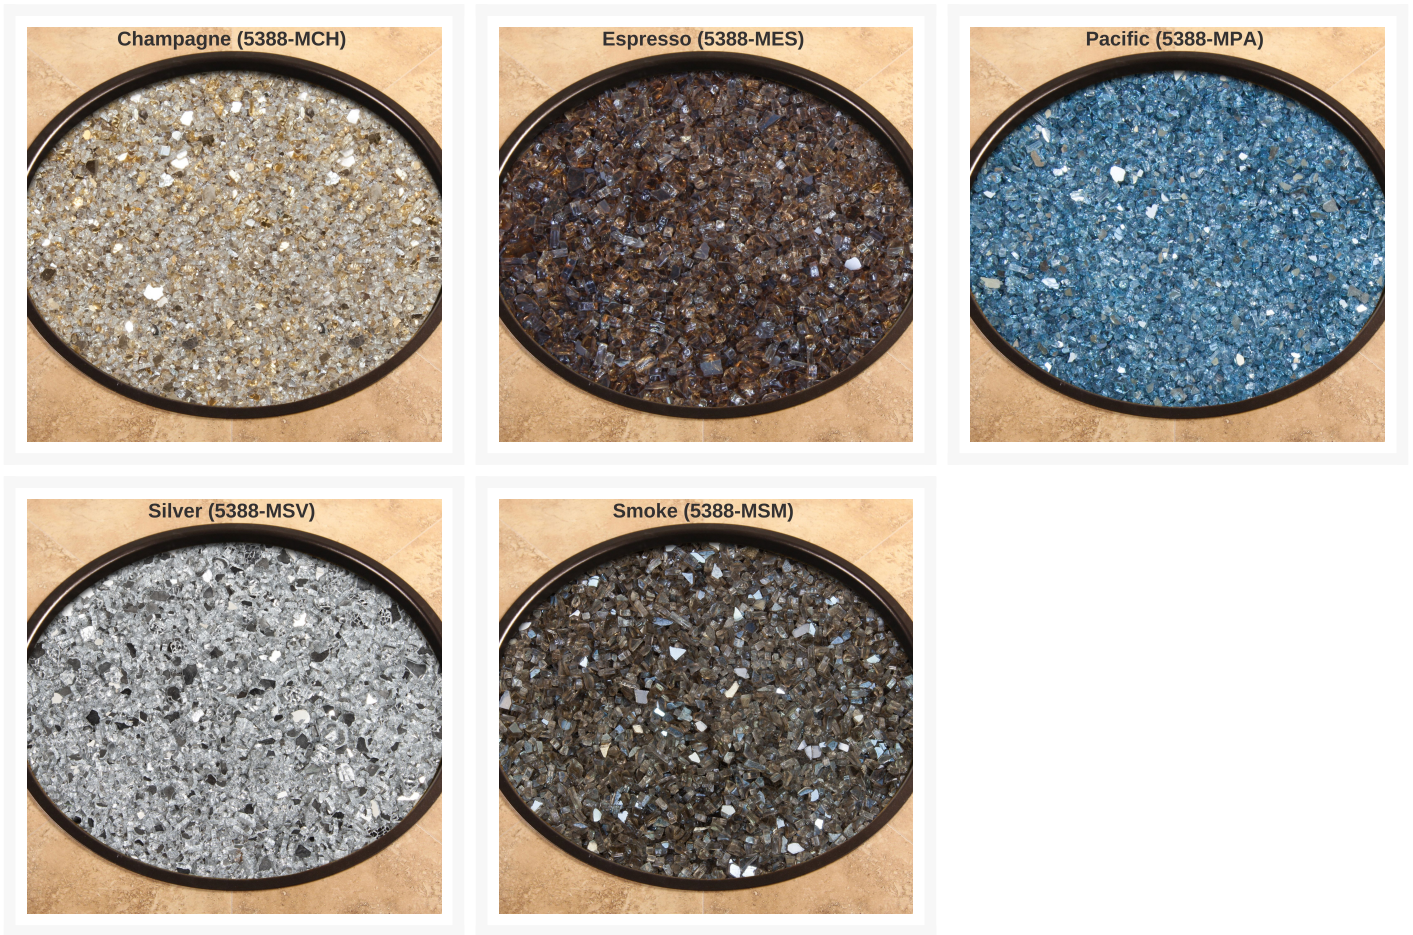

Product Images

Black (5388-MBL)

Short Description

6 lbs. Mirrored Glass Kit 5388-MG by OW Lee

Description

Elevate your outdoor living experience with the 6 lbs. Mirrored Glass Kit (5388-MG) by OW Lee. The Casual Fireside Collection seamlessly combines simplicity and grace. The sleek and contemporary design of this fire media serves as a captivating accent, elevating your outdoor ambiance and providing a cozy setting to unwind.

Additional Information

SKU	5388-MG
Brand	OW Lee
Ships Out Estimate	Quik Ship Color: 15 Business Days 4 - 6 Weeks

6 lbs. Mirrored Glass Kit 5388-MG by OW Lee

was

\$42.00 Special Price

\$31.50