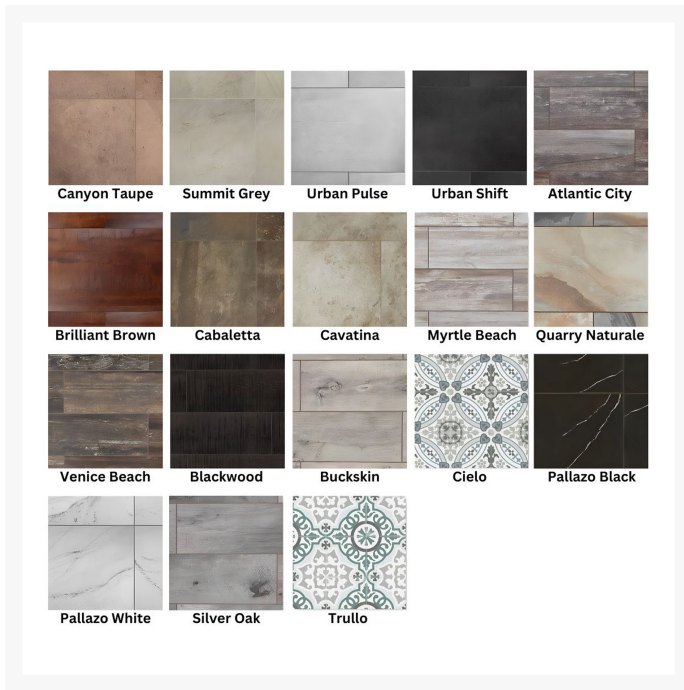

Product Images

Short Description

Elba Aluminum 42" x72" Rectangle Counter Fire Pit 5122-4272K by OW Lee

Description

Elevate your outdoor living experience with the Elba Aluminum 42" x72" Rectangle Counter Fire Pit (5122-4272K) by OW Lee. The Casual Fireside Elba Collection seamlessly combines simplicity and grace, showcasing an iron base and porcelain top construction. OW Lee's fire pit tops feature commercial-grade porcelain tiles that are denser and less porous. They repel not only water but also all other liquids, ensuring resistance to stains from spills. The sleek and contemporary design of this fire pit serves as a captivating accent, elevating your outdoor ambiance and providing a cozy setting to unwind.

Includes

- One (1) Elba Aluminum 42" x72" Rectangle Counter Fire Pit 5122-4272K
- Natural gas conversion kit included
- Recommended: 2 Kits of 5 lbs. Lava Granules, or 4 Kits of 6 lbs. Glass Gems, or 4 Kits of 6 lbs. Mirrored Glass, or 4 Kits of 6 lbs. Crushed Fire Glass