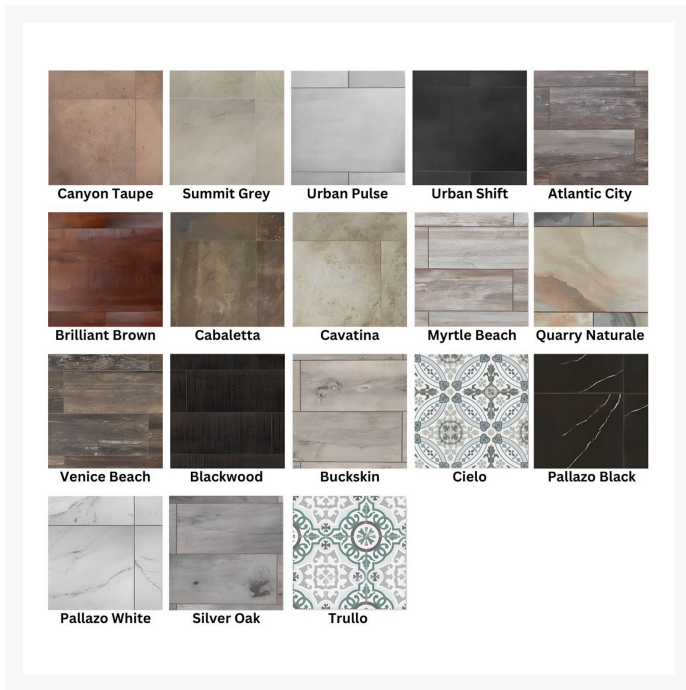

Product Images

Short Description

Elba Alumminum 36" x58" Rectangle Chat Fire Pit 5122-3658C by OW Lee

Description

Elevate your outdoor living experience with the Elba Alumminum 36" x58" Rectangle Chat Fire Pit (5122-3658C) by OW Lee. The Casual Fireside Elba Collection seamlessly combines simplicity and grace, showcasing an iron base and porcelain top construction. OW Lee's fire pit tops feature commercial-grade porcelain tiles that are denser and less porous. They repel not only water but also all other liquids, ensuring resistance to stains from spills. The sleek and contemporary design of this fire pit serves as a captivating accent, elevating your outdoor ambiance and providing a cozy setting to unwind.

Includes

- One (1) Elba Alumminum 36" x58" Rectangle Chat Fire Pit 5122-3658C
- Natural gas conversion kit included
- Recommended: 2 Kits of 5 lbs. Lava Granules, or 4 Kits of 6 lbs. Glass Gems, or 4 Kits of 6 lbs. Mirrored Glass, or 4 Kits of 6 lbs. Crushed Fire Glass