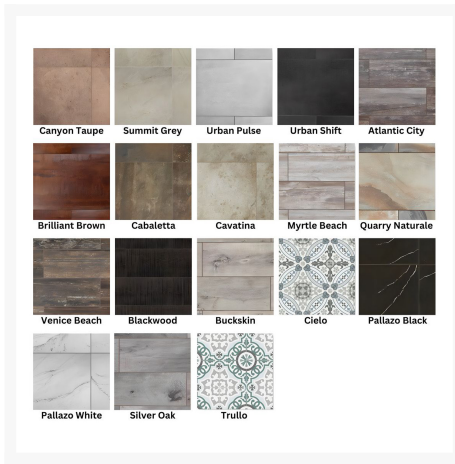

Patio Productions San Diego

2161 Hancock St

San Diego, CA 92110

Phone: 1-888-947-4449

Product Images

Short Description

Elba Aluminum 36" x58" Rectangle Occasional Fire Pit 5122-36580 by OW Lee

Description

Elevate your outdoor living experience with the Elba Aluminum 36" x58" Rectangle Occasional Fire Pit (5122-36580) by OW Lee. The Casual Fireside Elba Collection seamlessly combines simplicity and grace, showcasing an iron base and porcelain top construction. OW Lee's fire pit tops feature commercial-grade porcelain tiles that are denser and less porous. They repel not only water but also all other liquids, ensuring resistance to stains from spills. The sleek and contemporary design of this fire pit serves as a captivating accent, elevating your outdoor ambiance and providing a cozy setting to unwind.

Includes

- One (1) Elba Aluminum 36" x58" Rectangle Occasional Fire Pit 5122-36580
- Natural gas conversion kit included
- Recommended: 2 Kits of 5 lbs. Lava Granules, or 4 Kits of 6 lbs. Glass Gems, or 4 Kits of 6 lbs. Mirrored Glass, or 4 Kits of 6 lbs. Crushed Fire Glass