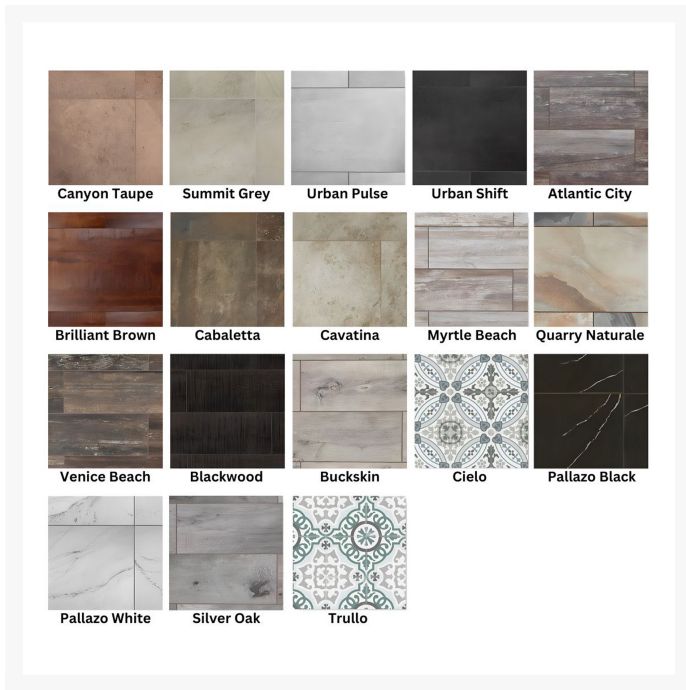

Product Images

Short Description

Elba Aluminum 30" x50" Rectangle Chat Fire Pit 5122-3050C by OW Lee

Description

Elevate your outdoor living experience with the Elba Aluminum 30" x50" Rectangle Chat Fire Pit (5122-3050C) by OW Lee. The Casual Fireside Elba Collection seamlessly combines simplicity and grace, showcasing an iron base and porcelain top construction. OW Lee's fire pit tops feature commercial-grade porcelain tiles that are denser and less porous. They repel not only water but also all other liquids, ensuring resistance to stains from spills. The sleek and contemporary design of this fire pit serves as a captivating accent, elevating your outdoor ambiance and providing a cozy setting to unwind.

Includes

- One (1) Elba Aluminum 30" x50" Rectangle Chat Fire Pit 5122-3050C
- Natural gas conversion kit included
- Recommended: 2 Kits of 5 lbs. Lava Granules, or 4 Kits of 6 lbs. Glass Gems, or 4 Kits of 6 lbs. Mirrored Glass, or 4 Kits of 6 lbs. Crushed Fire Glass