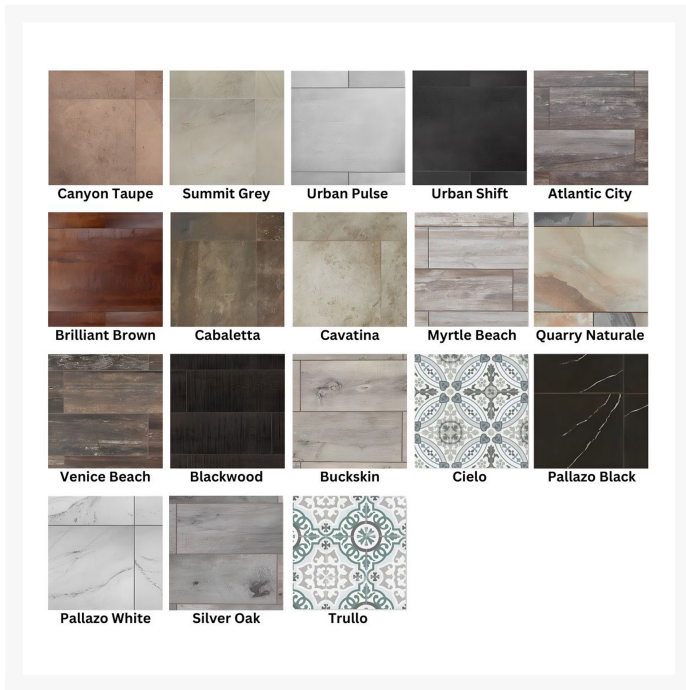

Short Description

Elba Aluminum 28" x72" Rectangle Chat Fire Pit 5122-2872C by OW Lee

Description

Elevate your outdoor living experience with the Elba Aluminum 28" x72" Rectangle Chat Fire Pit (5122-2872C) by OW Lee. The Casual Fireside Elba Collection seamlessly combines simplicity and grace, showcasing an iron base and porcelain top construction. OW Lee's fire pit tops feature commercial-grade porcelain tiles that are denser and less porous. They repel not only water but also all other liquids, ensuring resistance to stains from spills. The sleek and contemporary design of this fire pit serves as a captivating accent, elevating your outdoor ambiance and providing a cozy setting to unwind.

Includes

- One (1) Elba Aluminum 28" x72" Rectangle Chat Fire Pit 5122-2872C
- Natural gas conversion kit included
- Recommended: 4 Kits of 5 lbs. Lava Granules, or 7 Kits of 6 lbs. Glass Gems, or 6 Kits of 6 lbs. Mirrored Glass, or 6 Kits of 6 lbs. Crushed Fire Glass

Dimensions

- 28" W x 72" D x 24" H
- Burner: 10" W x 50" D

Features

- OW Lee fire pits are ANSI and CSA certified
- Aluminum fire pit base is sleek, durable, and weather resistant
- Porcelain fire pit top is extra strong and suitable for regular outdoor exposure