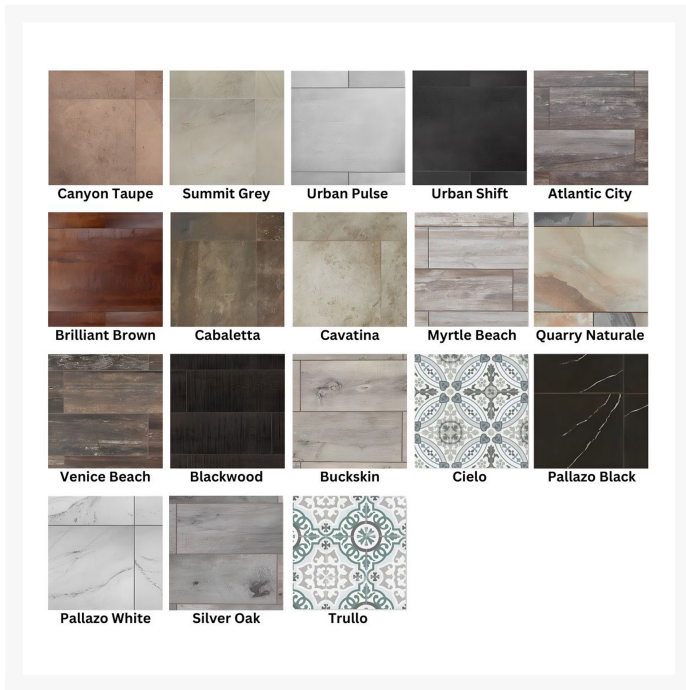

Product Images

Short Description

Elba Aluminum 54" Round Chat Fire Pit 5122-54RDC by OW Lee

Description

Elevate your outdoor living experience with the Elba Aluminum 54" Round Chat Fire Pit (5122-54RDC) by OW Lee. The Casual Fireside Elba Collection seamlessly combines simplicity and grace, showcasing an iron base and porcelain top construction. OW Lee's fire pit tops feature commercial-grade porcelain tiles that are denser and less porous. They repel not only water but also all other liquids, ensuring resistance to stains from spills. The sleek and contemporary design of this fire pit serves as a captivating accent, elevating your outdoor ambiance and providing a cozy setting to unwind.

Includes

- One (1) Elba Aluminum 54" Round Chat Fire Pit 5122-54RDC
- Natural gas conversion kit included
- Recommended: 3 Kits of 5 lbs. Lava Granules, or 5 Kits of 6 lbs. Glass Gems, or 5 Kits of 6 lbs. Mirrored Glass, or 6 Kits of 6 lbs. Crushed Fire Glass