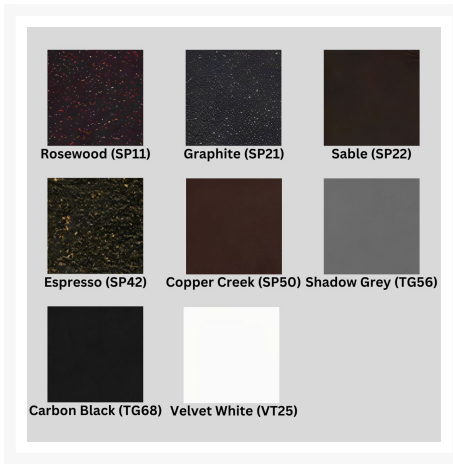

Product Images

Short Description

Elba Aluminum 54" Round Occasional Fire Pit 5122-54RDO by OW Lee

Description

Elevate your outdoor living experience with the Elba Aluminum 54" Round Occasional Fire Pit (5122-54RDO) by OW Lee. The Casual Fireside Elba Collection seamlessly combines simplicity and grace, showcasing an iron base and porcelain top construction. OW Lee's fire pit tops feature commercial-grade porcelain tiles that are denser and less porous. They repel not only water but also all other liquids, ensuring resistance to stains from spills. The sleek and contemporary design of this fire pit serves as a captivating accent, elevating your outdoor ambiance and providing a cozy setting to unwind.

Includes

- One (1) Elba Aluminum 54" Round Occasional Fire Pit 5122-54RDO
- Natural gas conversion kit included
- Recommended: 3 Kits of 5 lbs. Lava Granules, or 5 Kits of 6 lbs. Glass Gems, or 5 Kits of 6 lbs. Mirrored Glass, or 6 Kits of 6 lbs. Crushed Fire Glass