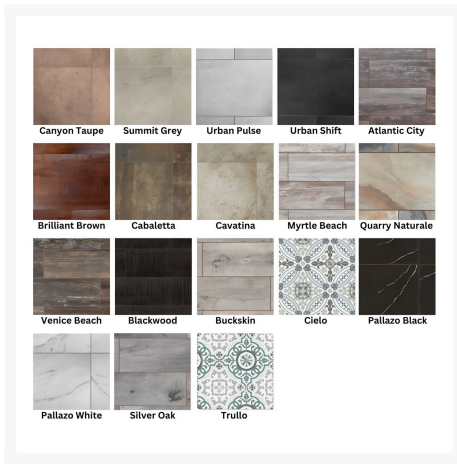

Product Images

Short Description

Elba Aluminum 54" Round Occasional Fire Pit 5122-54RDO by OW Lee

Description

Elevate your outdoor living experience with the Elba Aluminum 54" Round Occasional Fire Pit (5122-54RDO) by OW Lee. The Casual Fireside Elba Collection seamlessly combines simplicity and grace, showcasing an iron base and porcelain top construction. OW Lee's fire pit tops feature commercial-grade porcelain tiles that are denser and less porous. They repel not only water but also all other liquids, ensuring resistance to stains from spills. The sleek and contemporary design of this fire pit serves as a captivating accent, elevating your outdoor ambiance and providing a cozy setting to unwind.

Includes

- One (1) Elba Aluminum 54" Round Occasional Fire Pit 5122-54RDO
- Natural gas conversion kit included
- Recommended: 3 Kits of 5 lbs. Lava Granules, or 5 Kits of 6 lbs. Glass Gems, or 5 Kits of 6 lbs. Mirrored Glass, or 6 Kits of 6 lbs. Crushed Fire Glass