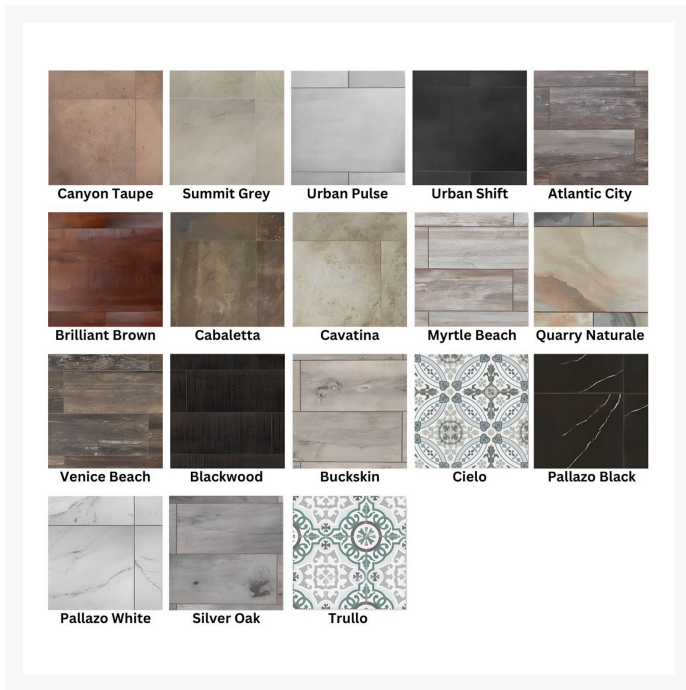

Product Images

Short Description

Elba Aluminum 42" Round Chat Fire Pit 5122-42RDC by OW Lee

Description

Elevate your outdoor living experience with the Elba Aluminum 42" Round Chat Fire Pit (5122-42RDC) by OW Lee. The Casual Fireside Elba Collection seamlessly combines simplicity and grace, showcasing an iron base and porcelain top construction. OW Lee's fire pit tops feature commercial-grade porcelain tiles that are denser and less porous. They repel not only water but also all other liquids, ensuring resistance to stains from spills. The sleek and contemporary design of this fire pit serves as a captivating accent, elevating your outdoor ambiance and providing a cozy setting to unwind.

Includes

- One (1) Elba Aluminum 42" Round Chat Fire Pit 5122-42RDC
- Natural gas conversion kit included
- Recommended: 3 Kits of 5 lbs. Lava Granules, or 3 Kits of 6 lbs. Glass Gems, or 3 Kits of 6 lbs. Mirrored Glass, or 4 Kits of 6 lbs. Crushed Fire Glass