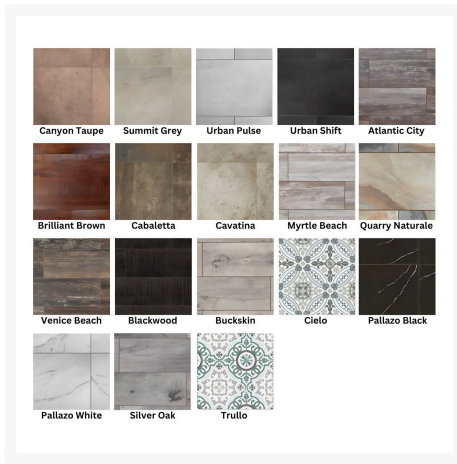

Product Images

Short Description

Elba Aluminum 42" Round Occasional Fire Pit 5122-42RDO by OW Lee

Description

Elevate your outdoor living experience with the Elba Aluminum 42" Round Occasional Fire Pit (5122-42RDO) by OW Lee. The Casual Fireside Elba Collection seamlessly combines simplicity and grace, showcasing an iron base and porcelain top construction. OW Lee's fire pit tops feature commercial-grade porcelain tiles that are denser and less porous. They repel not only water but also all other liquids, ensuring resistance to stains from spills. The sleek and contemporary design of this fire pit serves as a captivating accent, elevating your outdoor ambiance and providing a cozy setting to unwind.

Includes

- One (1) Elba Aluminum 42" Round Occasional Fire Pit 5122-42RDO
- Natural gas conversion kit included
- Recommended: 3 Kits of 5 lbs. Lava Granules, or 3 Kits of 6 lbs. Glass Gems, or 3 Kits of 6 lbs. Mirrored Glass, or 4 Kits of 6 lbs. Crushed Fire Glass