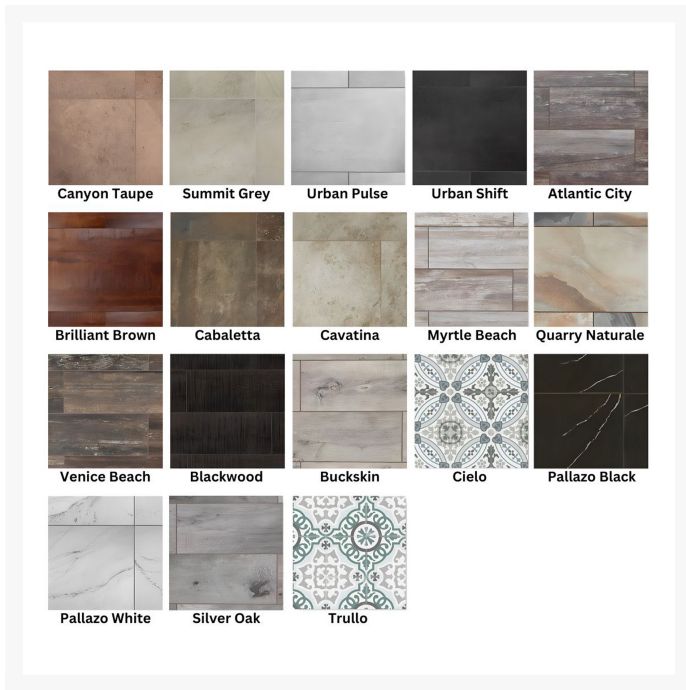

Product Images

Short Description

Elba Aluminum 36" Round Chat Fire Pit 5122-36RDC by OW Lee

Description

Elevate your outdoor living experience with the Elba Aluminum 36" Round Chat Fire Pit (5122-36RDC) by OW Lee. The Casual Fireside Elba Collection seamlessly combines simplicity and grace, showcasing an iron base and porcelain top construction. OW Lee's fire pit tops feature commercial-grade porcelain tiles that are denser and less porous. They repel not only water but also all other liquids, ensuring resistance to stains from spills. The sleek and contemporary design of this fire pit serves as a captivating accent, elevating your outdoor ambiance and providing a cozy setting to unwind.

Includes

- One (1) Elba Aluminum 36" Round Chat Fire Pit 5122-36RDC
- Natural gas conversion kit included
- Recommended: 3 Kits of 5 lbs. Lava Granules, or 3 Kits of 6 lbs. Glass Gems, or 3 Kits of 6 lbs. Mirrored Glass, or 4 Kits of 6 lbs. Crushed Fire Glass