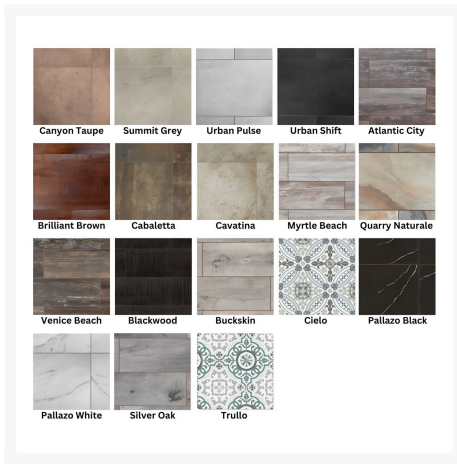

Product Images

Short Description

Capri Iron 54" Round Occasional Fire Pit 5112-54RDO by OW Lee

Description

Elevate your outdoor living experience with the Capri Iron 54" Round Occasional Fire Pit (5112-54RDO) by OW Lee. The Casual Fireside Capri Collection seamlessly combines simplicity and grace, showcasing an iron base and porcelain top construction. OW Lee's fire pit tops feature commercial-grade porcelain tiles that are denser and less porous. They repel not only water but also all other liquids, ensuring resistance to stains from spills. The sleek and contemporary design of this fire pit serves as a captivating accent, elevating your outdoor ambiance and providing a cozy setting to unwind.

Includes

- One (1) Capri Iron 54" Round Occasional Fire Pit 5112-54RDO
- Natural gas conversion kit included
- Recommended: 3 Kits of 5 lbs. Lava Granules, or 5 Kits of 6 lbs. Glass Gems, or 5 Kits of 6 lbs. Mirrored Glass, or 6 Kits of 6 lbs. Crushed Fire Glass