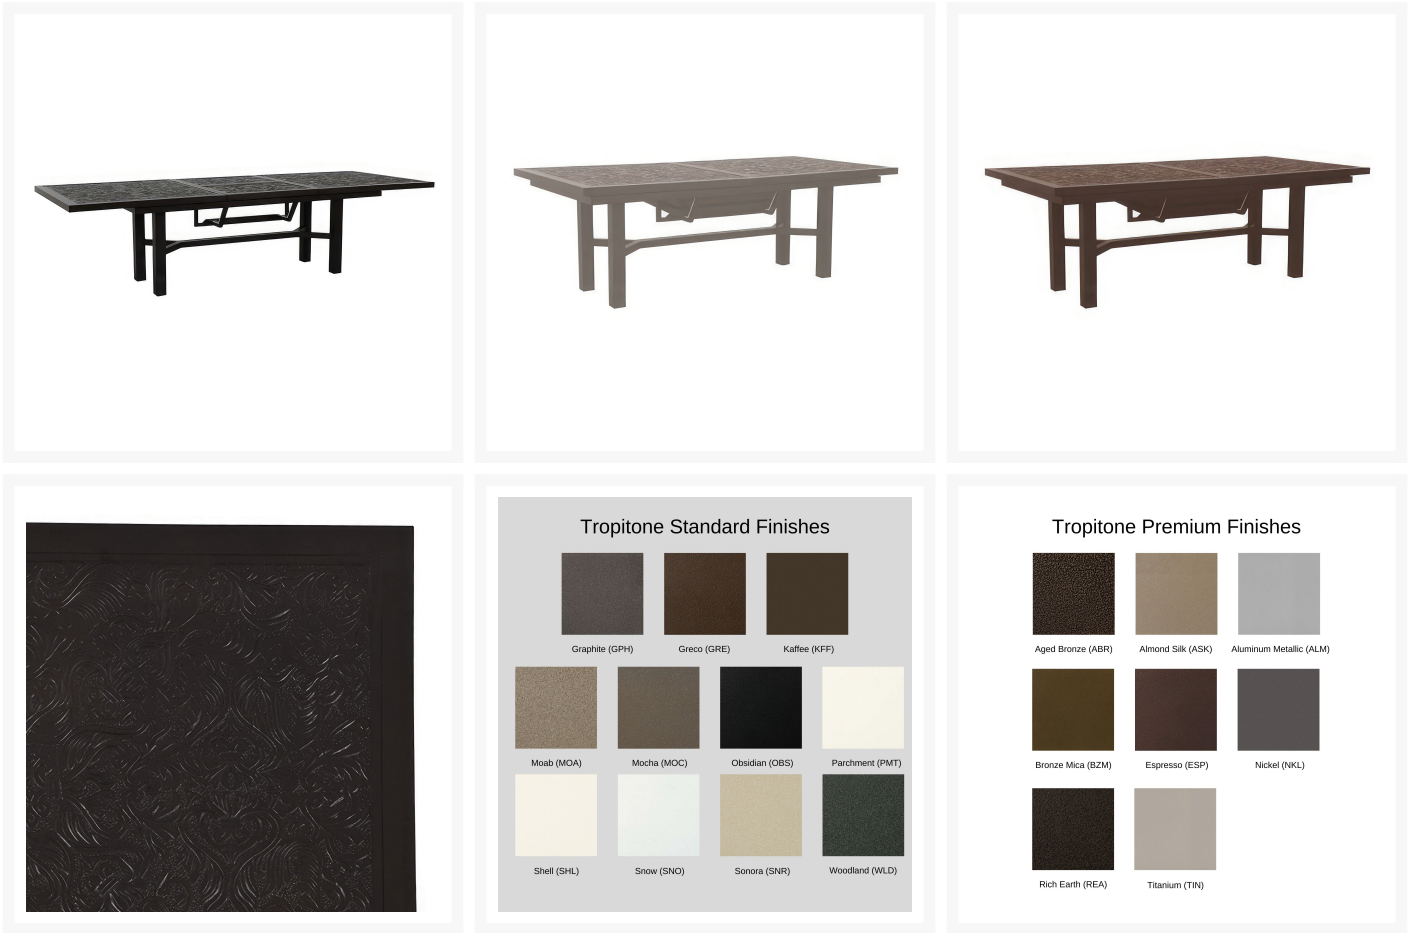

Product Images

Short Description

Arazzo Cast Aluminum 86" -116" x 42" Rectangle Extendable Dining Table 282019-28 by Tropitone

Description

Step into the enchanting allure of old-world Italy with the Arazzo Cast Aluminum 86" -116" x 42" Rectangle Extendable Dining Table (282019-28) by Tropitone. Each Arazzo table is a testament to handcrafted precision, a nod to the artisanal traditions that echo the rich heritage of Italy. The table tops, inspired by Italian tapestries, weave a story of texture and casual sophistication, transforming any outdoor social space into a canvas of visual delight. Embrace the charm of Arazzo tables, where every gathering becomes a celebration of sophistication and the timeless allure of Italy.

Includes

- One (1) Arazzo Cast Aluminum 86" -116" x 42" Rectangle Extendable Dining Table 282019-28

Dimensions

- 86" -116" W x 42" D x 29.5" H (205 lbs.)

Features

- Aluminum frames are durable, low-maintenance, and rust-proof

- Multi-stage powder-coat finish is baked on to lock in color and all-weather frame protection
- Cast aluminum detailing is crafted for a truly one-of-a-kind look
- Cast aluminum table top is extra strong and suitable for regular outdoor exposure.
- Mix and match with other Tropitone seating to fit your style
- Premium commercial-grade materials ensure durability and longevity for both commercial and residential spaces
- No Assembly Required