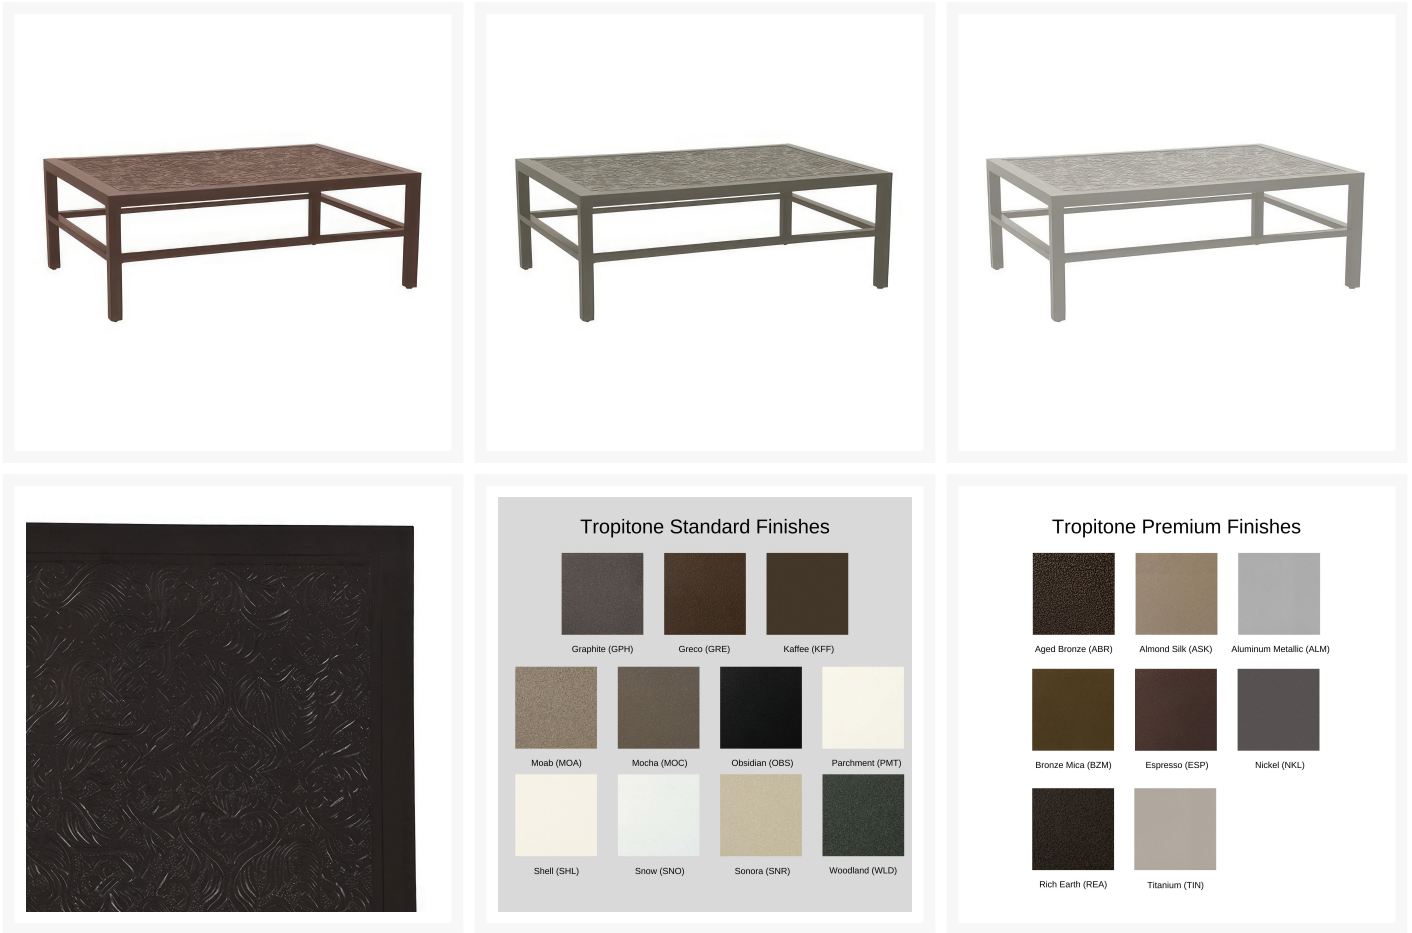

PATIO
PRODUCTIONS

Patio Productions San Diego

2161 Hancock St

San Diego, CA 92110

Phone: 1-888-947-4449

Product Images

Short Description

Arazzo Cast Aluminum 52" x 36" Rectangle Coffee Table 282053-18 by Tropitone

Description

Step into the enchanting allure of old-world Italy with the Arazzo Cast Aluminum 52" x 36" Rectangle Coffee Table (282053-18) by Tropitone. Each Arazzo table is a testament to handcrafted precision, a nod to the artisanal traditions that echo the rich heritage of Italy. The table tops, inspired by Italian tapestries, weave a story of texture and casual sophistication, transforming any outdoor social space into a canvas of visual delight. Embrace the charm of Arazzo tables, where every gathering becomes a celebration of sophistication and the timeless allure of Italy.

Includes

- One (1) Arazzo Cast Aluminum 52" x 36" Rectangle Coffee Table 282053-18

Dimensions

- 52" W x 36" D x 18" H (59 lbs.)

Features

- Aluminum frames are durable, low-maintenance, and rust-proof

- Multi-stage powder-coat finish is baked on to lock in color and all-weather frame protection
- Cast aluminum detailing is crafted for a truly one-of-a-kind look
- Cast aluminum table top is extra strong and suitable for regular outdoor exposure.
- Mix and match with other Tropitone seating to fit your style
- Premium commercial-grade materials ensure durability and longevity for both commercial and residential spaces
- No Assembly Required