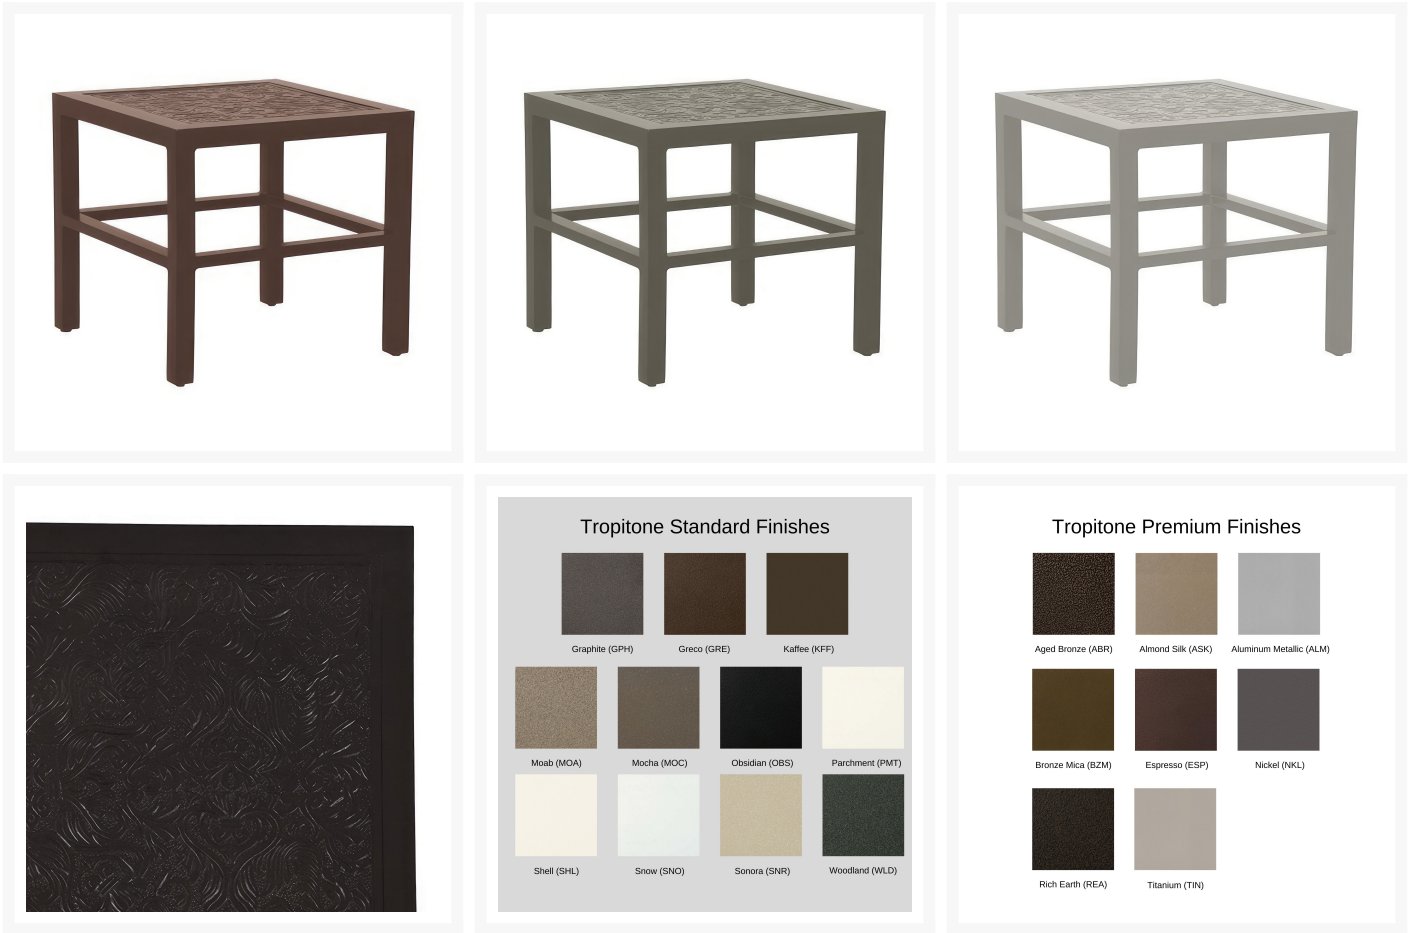

PATIO
PRODUCTIONS

Patio Productions San Diego

2161 Hancock St

San Diego, CA 92110

Phone: 1-888-947-4449

Product Images

Short Description

Arazzo Cast Aluminum 24" Square End Table 282095-22 by Tropitone

Description

Step into the enchanting allure of old-world Italy with the Arazzo Cast Aluminum 24" Square End Table (282095-22) by Tropitone. Each Arazzo table is a testament to handcrafted precision, a nod to the artisanal traditions that echo the rich heritage of Italy. The table tops, inspired by Italian tapestries, weave a story of texture and casual sophistication, transforming any outdoor social space into a canvas of visual delight. Embrace the charm of Arazzo tables, where every gathering becomes a celebration of sophistication and the timeless allure of Italy.

Includes

- One (1) Arazzo Cast Aluminum 24" Square End Table 282095-22

Dimensions

- 24" W x 24" D x 22" H (22.5 lbs.)

Features

- Aluminum frames are durable, low-maintenance, and rust-proof

- Multi-stage powder-coat finish is baked on to lock in color and all-weather frame protection
- Cast aluminum detailing is crafted for a truly one-of-a-kind look
- Cast aluminum table top is extra strong and suitable for regular outdoor exposure.
- Mix and match with other Tropitone seating to fit your style
- Premium commercial-grade materials ensure durability and longevity for both commercial and residential spaces
- No Assembly Required