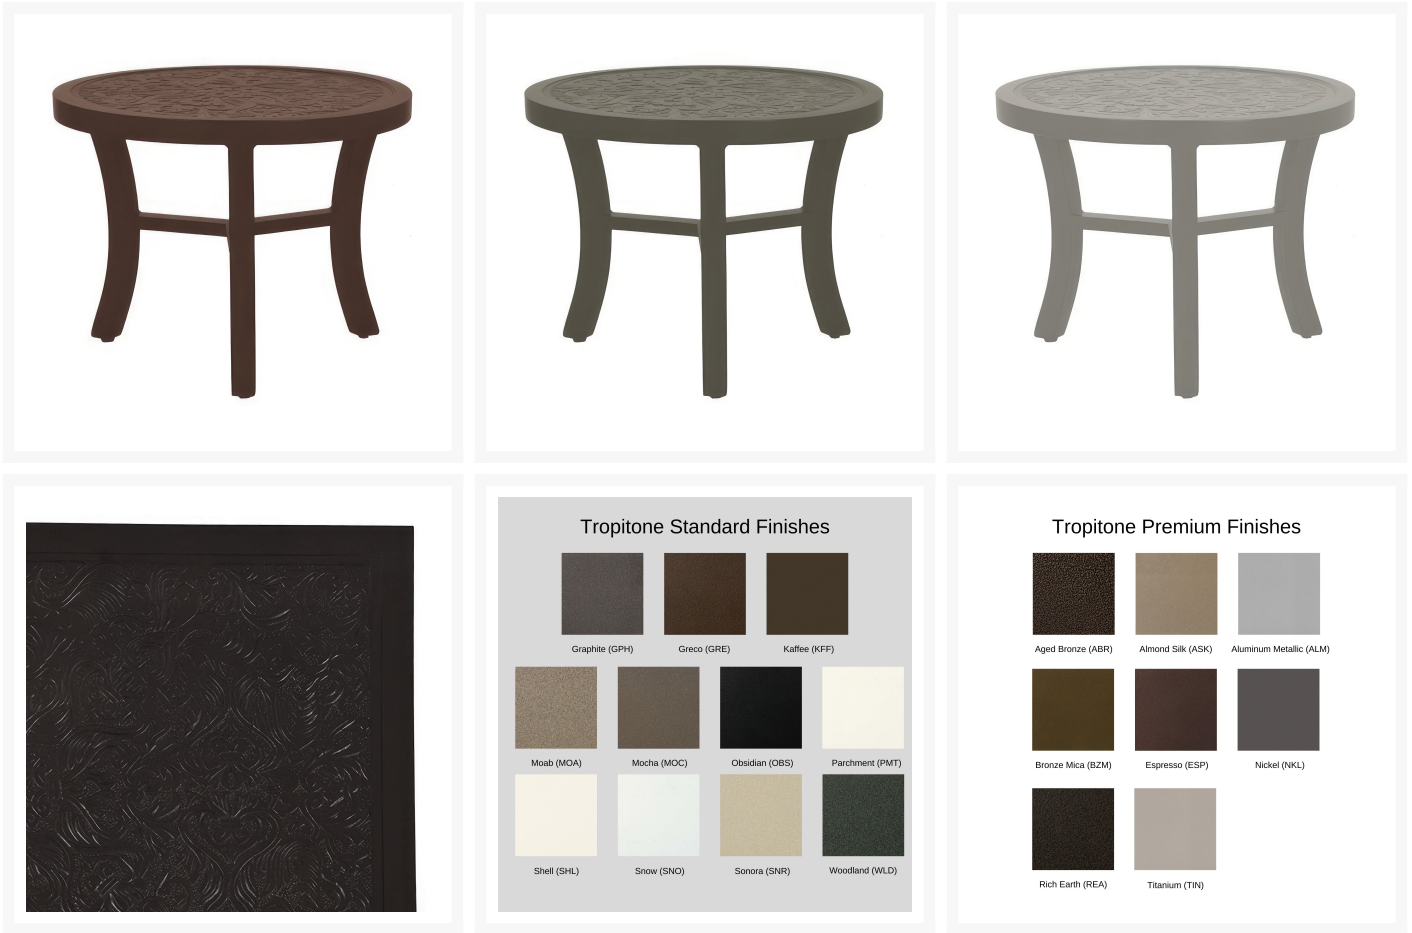

PATIO
PRODUCTIONS

Patio Productions San Diego

2161 Hancock St

San Diego, CA 92110

Phone: 1-888-947-4449

Product Images

Short Description

Arazzo Cast Aluminum 26" Round End Table 282083-20 by Tropitone

Description

Step into the enchanting allure of old-world Italy with the Arazzo Cast Aluminum 26" Round End Table (282083-20) by Tropitone. Each Arazzo table is a testament to handcrafted precision, a nod to the artisanal traditions that echo the rich heritage of Italy. The table tops, inspired by Italian tapestries, weave a story of texture and casual sophistication, transforming any outdoor social space into a canvas of visual delight. Embrace the charm of Arazzo tables, where every gathering becomes a celebration of sophistication and the timeless allure of Italy.

Includes

- One (1) Arazzo Cast Aluminum 26" Round End Table 282083-20

Dimensions

- 26" W x 26" D x 20" H (26 lbs.)

Features

- Aluminum frames are durable, low-maintenance, and rust-proof

- Multi-stage powder-coat finish is baked on to lock in color and all-weather frame protection
- Cast aluminum detailing is crafted for a truly one-of-a-kind look
- Cast aluminum table top is extra strong and suitable for regular outdoor exposure.
- Mix and match with other Tropitone seating to fit your style
- Premium commercial-grade materials ensure durability and longevity for both commercial and residential spaces
- No Assembly Required