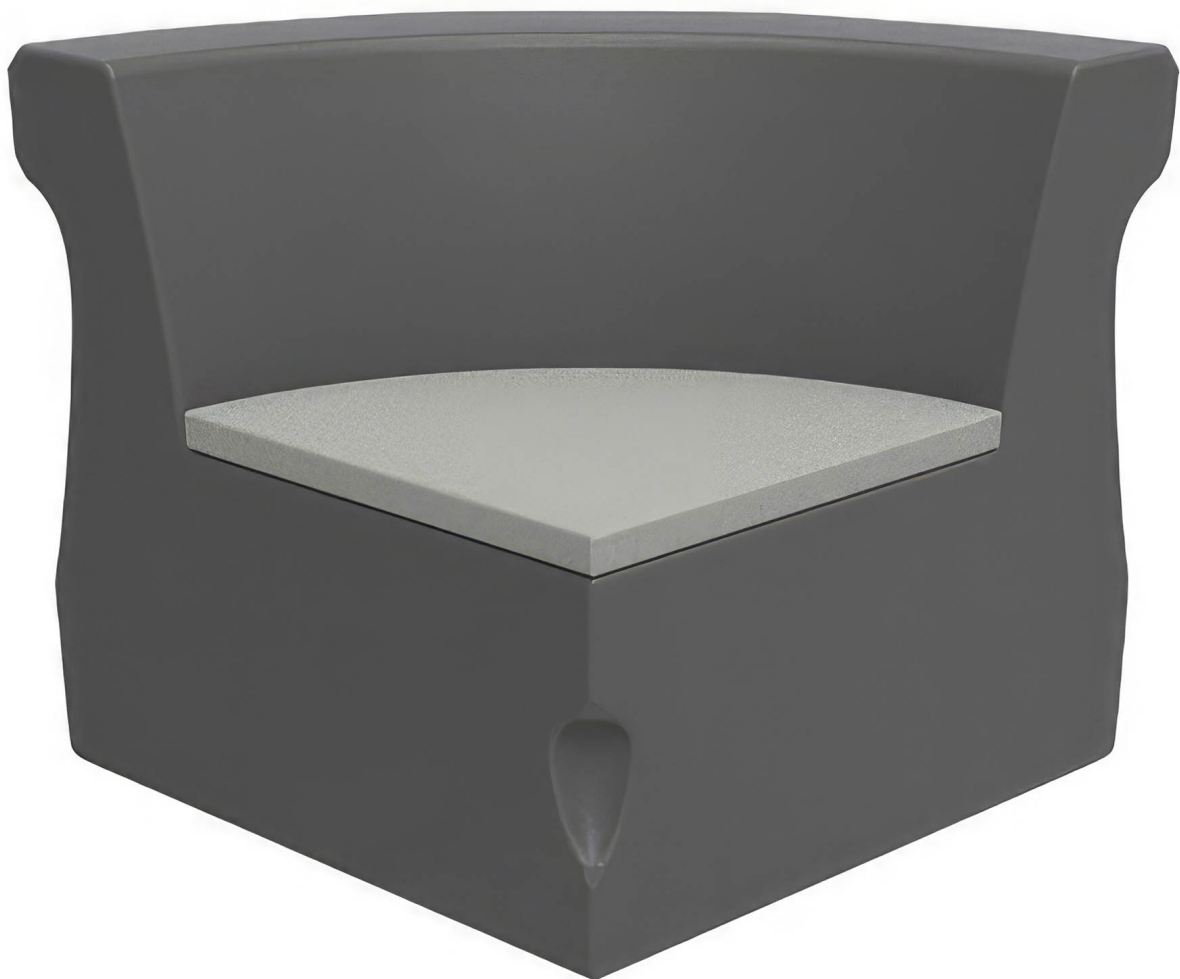

Product Images