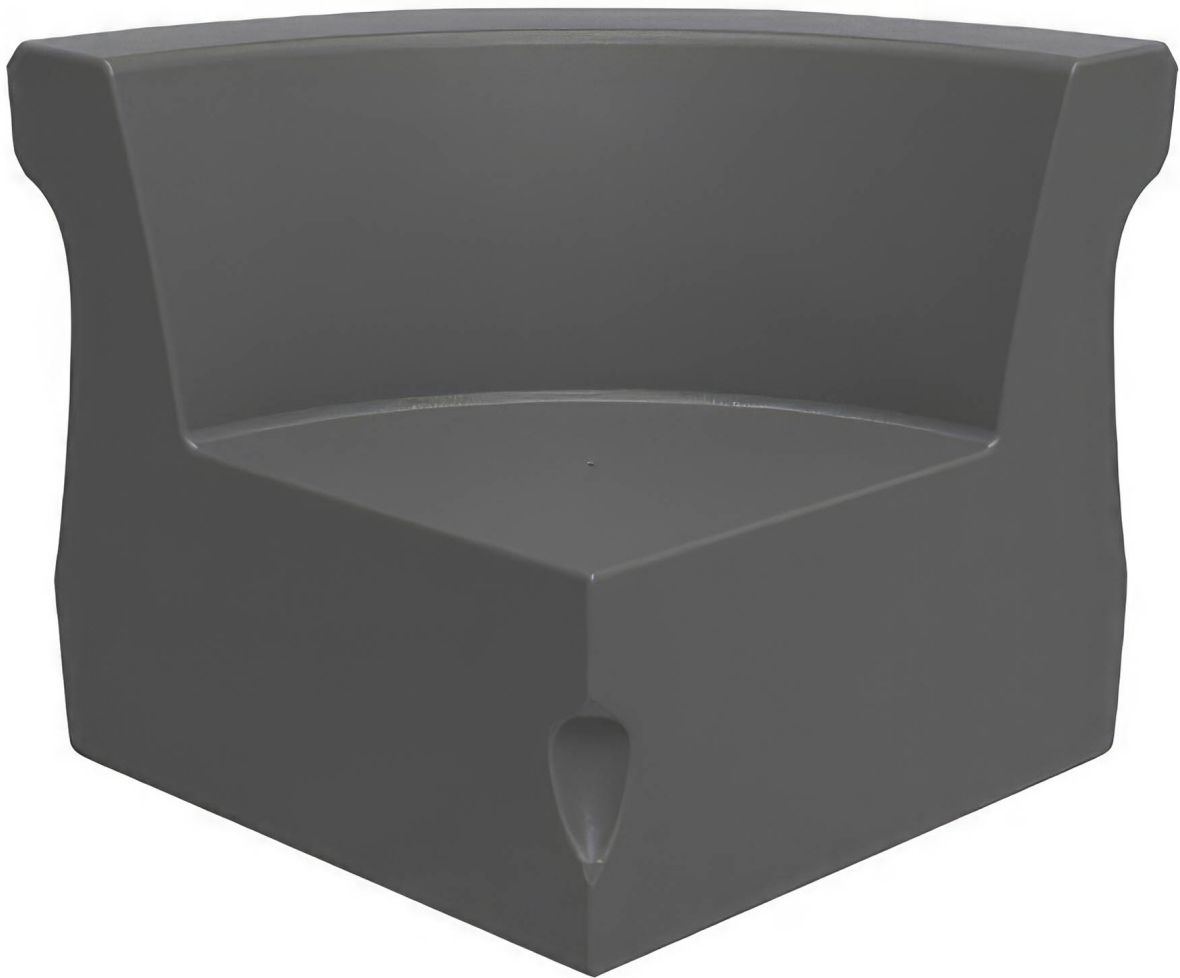

Product Images