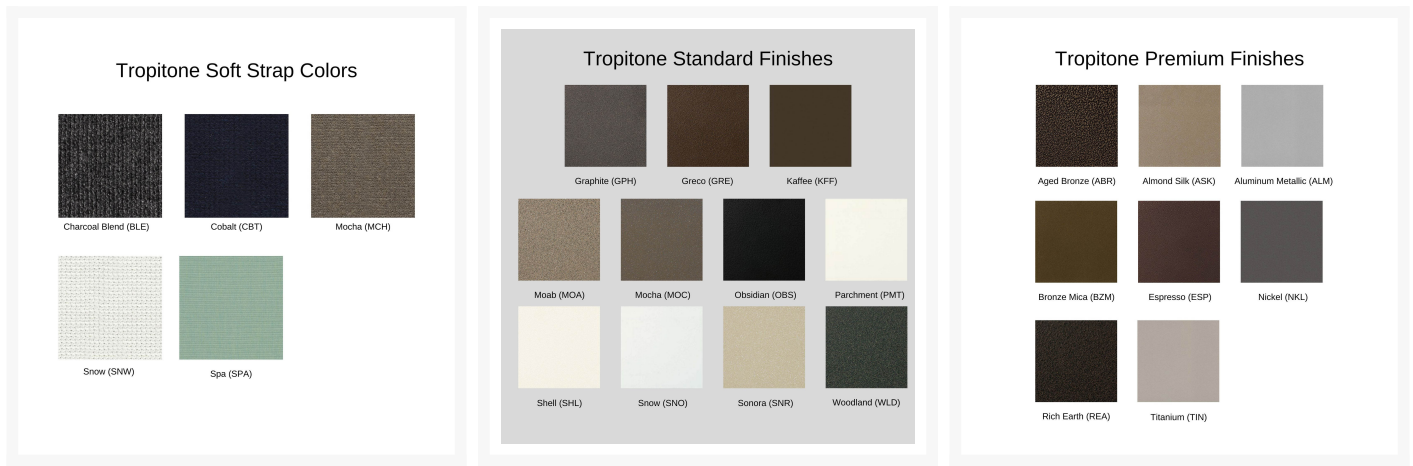

Short Description

Trelon Strap Loveseat with Reticulated Cushion 141914 by Tropitone

Description

Step into a realm of refined outdoor living with the Trelon Strap Loveseat with Reticulated Cushion (141914) by Tropitone, a seamless blend of structure and comfort meticulously curated by the visionary designer John Caldwell. The Trelon Strap Collection enchants with its graceful silhouette, featuring a curved back and gently sloping arms that pay homage to timeless design principles. The centerpiece of its modern allure lies in the vertical Sunbrella® Strap detail, weaving textured warmth into its simple yet sophisticated form.

Includes

- One (1) Trelon Strap Loveseat with Reticulated Cushion 141914

Dimensions

- 59.5" W x 31" D x 30" H (47 lbs.)
- Seat Height: 18.5"
- Arm Height: 25"

Features

- Aluminum frames are durable, low-maintenance, and rust-proof
- Multi-stage powder-coat finish is baked on to lock in color and all-weather frame protection
- Cushions with reticulated foam fill are resilient and provide maximum support and comfort
- Quick drying foam ensures moisture doesn't stay trapped in the cushion
- Available in Sunbrella fabric, which is distinctive, fade resistant and easy to clean
- Made in the USA
- No Assembly Required