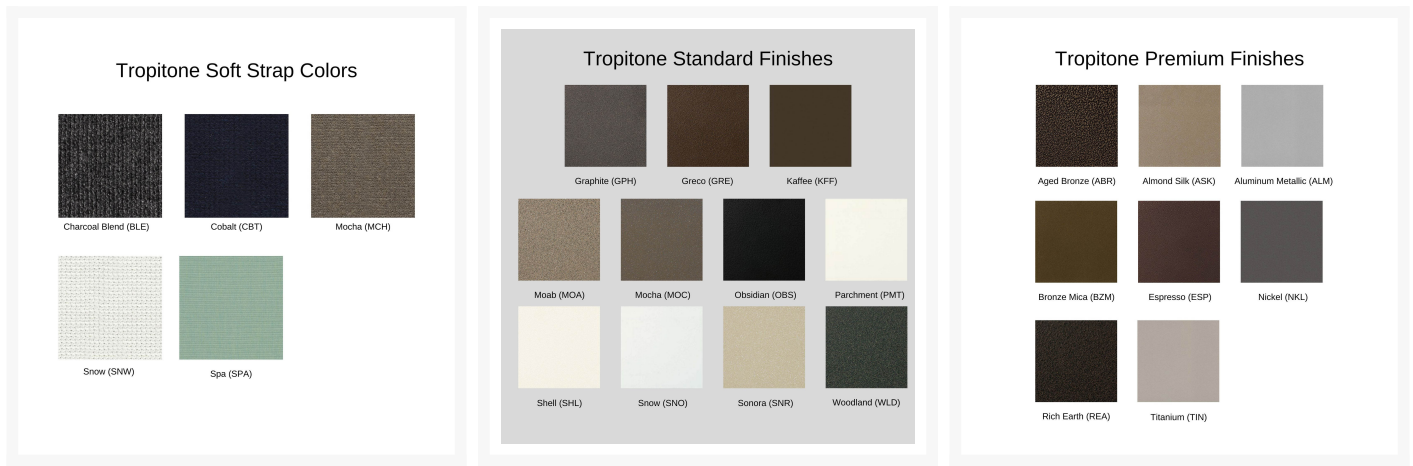

Short Description

Trelon Strap Stackable Dining Arm Chair 141924 by Tropitone

Description

Step into a realm of refined outdoor living with the Trelon Strap Stackable Dining Arm Chair (141924) by Tropitone, a seamless blend of structure and comfort meticulously curated by the visionary designer John Caldwell. The Trelon Strap Collection enchants with its graceful silhouette, featuring a curved back and gently sloping arms that pay homage to timeless design principles. The centerpiece of its modern allure lies in the vertical Sunbrella® Strap detail, weaving textured warmth into its simple yet sophisticated form.

Includes

- One (1) Trelon Strap Stackable Dining Arm Chair 141924

Dimensions

- 25" W x 26.5" D x 33" H (18 lbs.)
- Seat Height: 19.5"
- Arm Height: 25"

Features

- Aluminum frames are durable, low-maintenance, and rust-proof
- Multi-stage powder-coat finish is baked on to lock in color and all-weather frame protection
- Cushions with reticulated foam fill are resilient and provide maximum support and comfort
- Quick drying foam ensures moisture doesn't stay trapped in the cushion
- Available in Sunbrella fabric, which is distinctive, fade resistant and easy to clean
- Made in the USA
- No Assembly Required