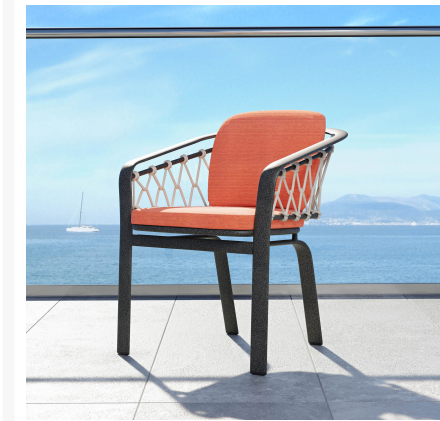

Tropitone Rope Colors

Tropitone Standard Finishes

Tropitone Premium Finishes

Short Description

Trelon Rope Stackable Dining Arm Chair 292024 by Tropitone

Description

Embark on a journey of refined outdoor living with the Trelon Rope Stackable Dining Arm Chair (292024) by Tropitone, a harmonious fusion of structure and comfort meticulously designed by the renowned John Caldwell. The Trelon Rope Collection captivates with its elegant silhouette, boasting a curved back and gently