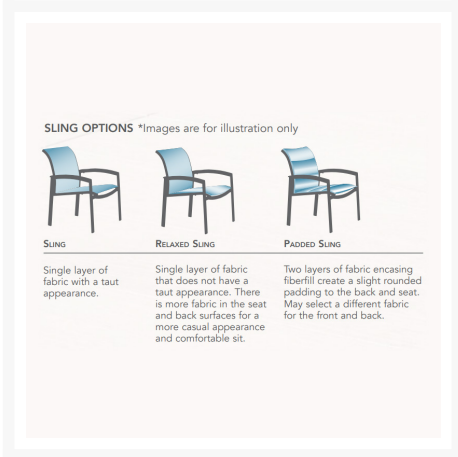

Short Description

KOR Padded Sling Bar Side Chair 891529PS by Tropitone

Description

Immerse yourself in the artistry of the KOR Padded Sling Bar Side Chair (891529PS) by Tropitone, a design masterpiece crafted by the visionary Brian Mehler. The KOR Padded Sling Collection is an expression of edgy design that pushes the boundaries of outdoor elegance. Inspired by mid-century modern aesthetics, this collection is a contemporary marvel that redefines outdoor living. Each piece is a work of art - curved backs and arms, and arched, angled legs, meticulously crafted to elevate your outdoor experience.

Includes

- One (1) KOR Padded Sling Bar Side Chair 891529PS

Dimensions

- 22.5" W x 26" D x 43" H (14 lbs.)
- Seat Height: 28"

Features

- Aluminum frames are durable, low-maintenance, and rust-proof