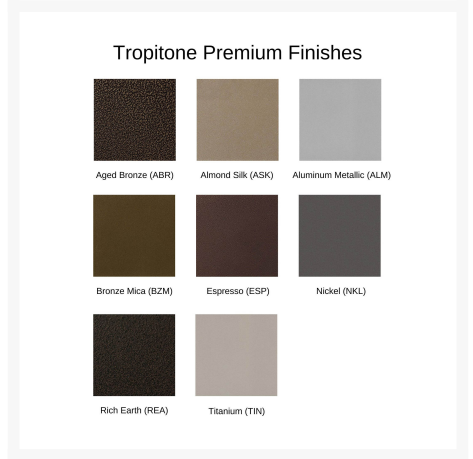

Short Description

KOR Padded Sling Bar Arm Chair 891526PS by Tropitone

Description

Immerse yourself in the artistry of the KOR Padded Sling Bar Arm Chair (891526PS) by Tropitone, a design masterpiece crafted by the visionary Brian Mehler. The KOR Padded Sling Collection is an expression of edgy design that pushes the boundaries of outdoor elegance. Inspired by mid-century modern aesthetics, this collection is a contemporary marvel that redefines outdoor living. Each piece is a work of art - curved backs and arms, and arched, angled legs, meticulously crafted to elevate your outdoor experience.

Includes

- One (1) KOR Padded Sling Bar Arm Chair 891526PS

Dimensions

- 29" W x 26.5" D x 43" H (16.5 lbs.)
- Seat Height: 28"
- Arm Height: 32.5"

Features