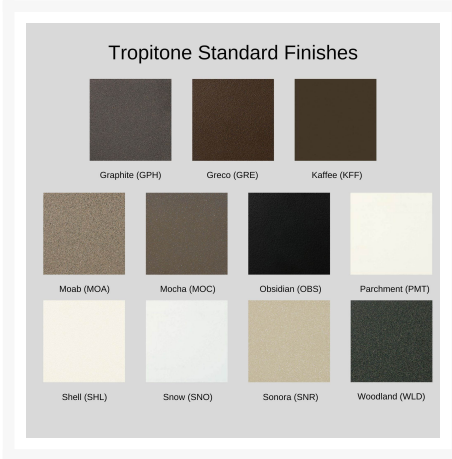

Short Description

KOR Padded Sling Bar Arm Chair 891526PS by Tropitone

Description

Immerse yourself in the artistry of the KOR Padded Sling Bar Arm Chair (891526PS) by Tropitone, a design masterpiece crafted by the visionary Brian Mehler. The KOR Padded Sling Collection is an expression of edgy design that pushes the boundaries of outdoor elegance. Inspired by mid-century modern aesthetics, this collection is a contemporary marvel that redefines outdoor living. Each piece is a work of art - curved backs and arms, and arched, angled legs, meticulously crafted to elevate your outdoor experience.

Includes

- One (1) KOR Padded Sling Bar Arm Chair 891526PS

Dimensions

- 29" W x 26.5" D x 43" H (16.5 lbs.)
- Seat Height: 28"
- Arm Height: 32.5"

Features