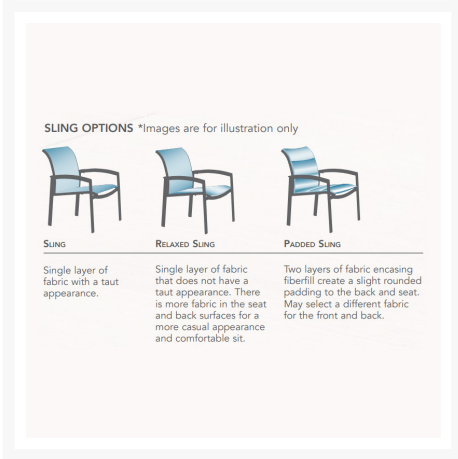

Short Description

KOR Padded Sling Bar Arm Chair 891526PS by Tropitone

Description

Immerse yourself in the artistry of the KOR Padded Sling Bar Arm Chair (891526PS) by Tropitone, a design masterpiece crafted by the visionary Brian Mehler. The KOR Padded Sling Collection is an expression of edgy design that pushes the boundaries of outdoor elegance. Inspired by mid-century modern aesthetics, this collection is a contemporary marvel that redefines outdoor living. Each piece is a work of art - curved backs and arms, and arched, angled legs, meticulously crafted to elevate your outdoor experience.

Includes

- One (1) KOR Padded Sling Bar Arm Chair 891526PS

Dimensions

- 29" W x 26.5" D x 43" H (16.5 lbs.)
- Seat Height: 28"
- Arm Height: 32.5"

Features