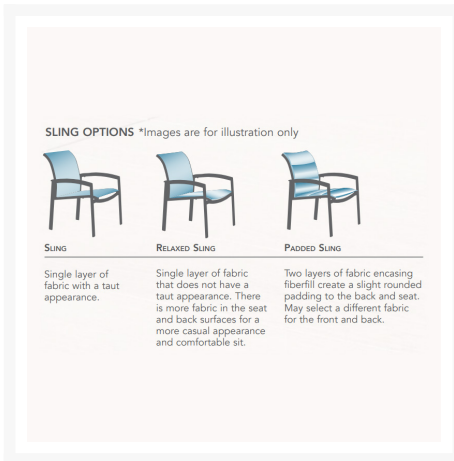

Short Description

KOR Padded Sling Loveseat 891814PS by Tropitone

Description

Immerse yourself in the artistry of the KOR Padded Sling Loveseat (891814PS) by Tropitone, a design masterpiece crafted by the visionary Brian Mehler. The KOR Padded Sling Collection is an expression of edgy design that pushes the boundaries of outdoor elegance. Inspired by mid-century modern aesthetics, this collection is a contemporary marvel that redefines outdoor living. Each piece is a work of art - curved backs and arms, and arched, angled legs, meticulously crafted to elevate your outdoor experience.

Includes

- One (1) KOR Padded Sling Loveseat 891814PS

Dimensions

- 53.5" W x 29" D x 30.5" H (25 lbs.)
- Seat Height: 17"
- Arm Height: 21"

Features