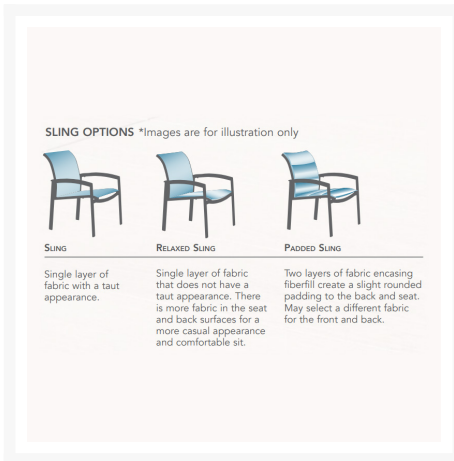

Short Description

KOR Padded Sling Armless Recliner 891820PS by Tropitone

Description

Immerse yourself in the artistry of the KOR Padded Sling Armless Recliner (891820PS) by Tropitone, a design masterpiece crafted by the visionary Brian Mehler. The KOR Padded Sling Collection is an expression of edgy design that pushes the boundaries of outdoor elegance. Inspired by mid-century modern aesthetics, this collection is a contemporary marvel that redefines outdoor living. Each piece is a work of art - curved backs and arms, and arched, angled legs, meticulously crafted to elevate your outdoor experience.

Includes

- One (1) KOR Padded Sling Armless Recliner 891820PS

Dimensions

- 29" W x 48.5" D x 41.5" H (21 lbs.)
- Seat Height: 16"

Features

- Aluminum frames are durable, low-maintenance, and rust-proof