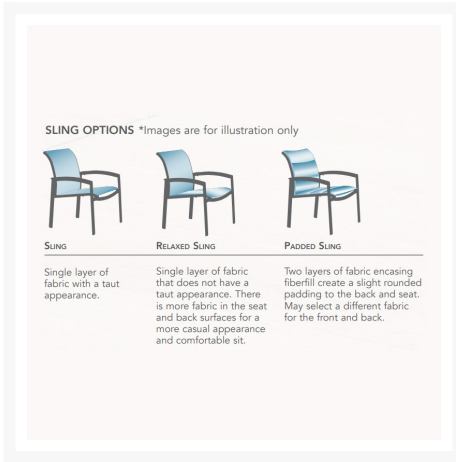

Short Description

KOR Tight Sling Sofa 891821 by Tropitone

Description

Discover the epitome of outdoor sophistication with KOR Tight Sling Sofa (891821) by Tropitone, a design marvel envisioned by the creative genius Brian Mehler. The KOR Sling Collection is not just outdoor furniture; it's an avant-garde statement, an embodiment of edgy design that seamlessly blends mid-century modern inspiration with contemporary allure. It invites you to indulge in the art of outdoor living with its distinctive features - curved backs and arms, and arched, angled legs. Inspired by mid-century design, KOR Sling transports you to an era of timeless style, reimagined for the contemporary outdoor enthusiast.

Includes

- One (1) KOR Tight Sling Sofa 891821

Dimensions

- 77" W x 29" D x 30.5" H (34 lbs.)
- Seat Height: 17"
- Arm Height: 21"