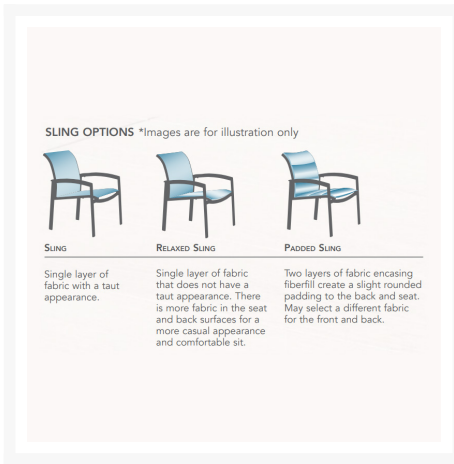

Short Description

KOR Tight Sling Loveseat 891814 by Tropitone

Description

Discover the epitome of outdoor sophistication with KOR Tight Sling Loveseat (891814) by Tropitone, a design marvel envisioned by the creative genius Brian Mehler. The KOR Sling Collection is not just outdoor furniture; it's an avant-garde statement, an embodiment of edgy design that seamlessly blends mid-century modern inspiration with contemporary allure. It invites you to indulge in the art of outdoor living with its distinctive features - curved backs and arms, and arched, angled legs. Inspired by mid-century design, KOR Sling transports you to an era of timeless style, reimagined for the contemporary outdoor enthusiast.

Includes

- One (1) KOR Tight Sling Loveseat 891814

Dimensions

- 53.5" W x 29" D x 30.5" H (22 lbs.)
- Seat Height: 17"
- Arm Height: 21"